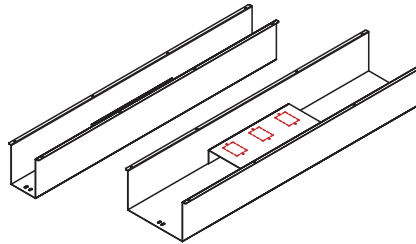

Cable tray
2T- Single/Double