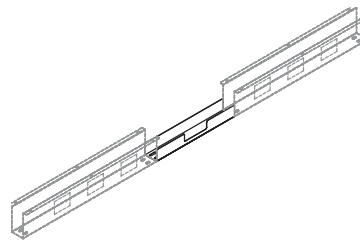

# ACCESSORIES

wire management

**Flip-Top  
MFC**

300x135D  
400x135D  
450x135D  
600x135D

**Flipper Cover – Soft Close  
FC-SC**

**M** (300 x 125 x 20)  
**L** (360 x 125 x 20)  
**XL** (450 x 125 x 20)

**Wire riser leg V2**

# ACCESSORIES

wire management

**Cable tray**  
**U- Single/Double**

**Cable tray**  
**2T- Single/Double**

**Cable tray**  
**V2012- Single/Double**

**CT Bridge V1**  
**(Single)**

**CT Bridge V2**  
**(Single)**