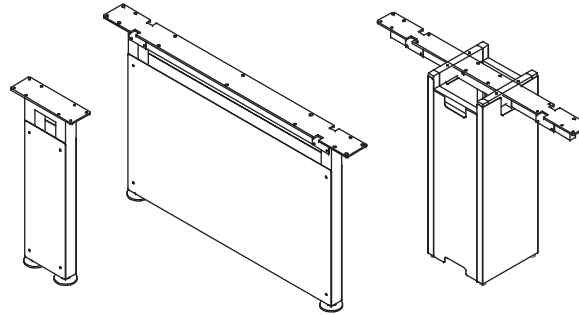

# ACCESSORIES

wire management

**Flip-Top  
MFC**

300x135D  
400x135D  
450x135D  
600x135D

**Flipper Cover – Soft Close  
FC-SC**

**M** (300 x 125 x 20)  
**L** (360 x 125 x 20)  
**XL** (450 x 125 x 20)

**Wire riser leg V2**