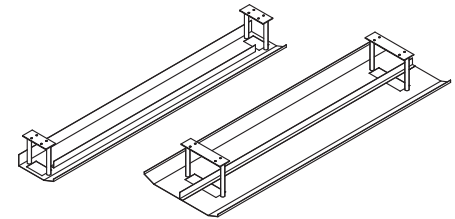

# ACCESSORIES

wire management

**Flip-Top  
MFC**

300x135D  
400x135D  
450x135D  
600x135D

**Flipper Cover – Soft Close  
FC-SC**

**M** (300 x 125 x 20)  
**L** (360 x 125 x 20)  
**XL** (450 x 125 x 20)

**Wire riser leg V2**

# ACCESSORIES

wire management

**Cable tray**  
**U- Single/Double**

**Cable tray**  
**2T- Single/Double**

**Cable tray**  
**V2012- Single/Double**

**CT Bridge V1**  
**(Single)**

**CT Bridge V2**  
**(Single)**