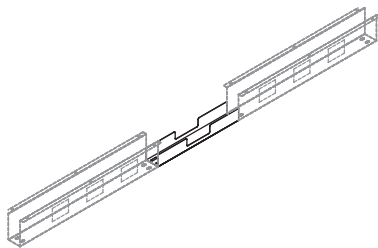

# ACCESSORIES

wire management

**Flip-Top  
MFC**

300x135D  
400x135D  
450x135D  
600x135D

**Flipper Cover – Soft Close  
FC-SC**

**M** (300 x 125 x 20)  
**L** (360 x 125 x 20)  
**XL** (450 x 125 x 20)

**Wire riser leg V2**

# ACCESSORIES

wire management

**Cable tray**  
**U- Single/Double**

**Cable tray**  
**2T- Single/Double**

**Cable tray**  
**V2012- Single/Double**

**CT Bridge V1**  
**(Single)**

**CT Bridge V2**  
**(Single)**