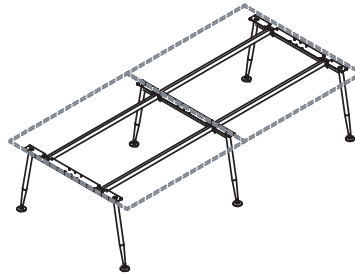

Meeting Table

- » 1800W x 1000/1200/1500D x 750H
- » 2000W x 1000/1200/1500D x 750H
- » 2200W x 1000/1200/1500D x 750H
- » 2400W x 1000/1200/1500D x 750H