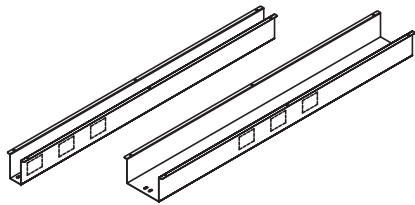

ACCESSORIES

wire management

Cable tray
U- Single/Double