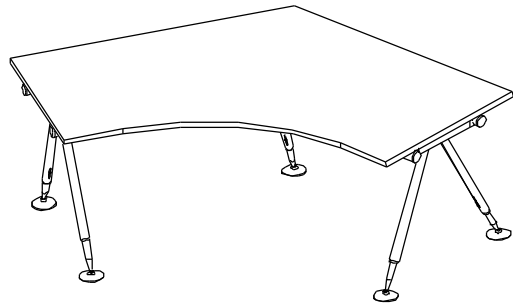

L SHAPE DESK

Model	Main Table	Side Return	Height
S-L18_ 17x45 / 60	1800 x 800	900 x 450 / 600	750 mm
S-L21_ 18x45 / 60	2100 x 800	1000 x 450 / 600	750 mm
S-L24_ 20x45 / 60	2400 x 800	1200 x 450 / 600	750 mm

Workstation with 3_com panel

'STAN' Desking System:

WORK CLUSTER : L SHAPE

Cluster of 2 Workstation -T shape

Cluster of 4 Workstation

'STAN' Desking System:

120° SHAPE

120° DESK

Model	Width	Depth	Height
S-120D-120_ 75 / 80	1200	750 / 800	750 mm
S-120D-135_ 75 / 80	1350	750 / 800	750 mm
S-120D-150_ 75 / 80	1500	750 / 800	750 mm

Cluster of 3 workstation

'STAN' Desking System:

SQUARE

900 / 1000 / 1200

SQUARE DESK

Model	Width	Depth	Height
SRC-9090	900	900	750 mm
SRC-1010	1000	1000	750 mm
SRC-1212	1200	1200	750 mm

ROUND

ROUND DESK

Model	Diameter	Height
SRT-900	900	750 mm
SRT-100	1000	750 mm
SRT-120	1200	750 mm