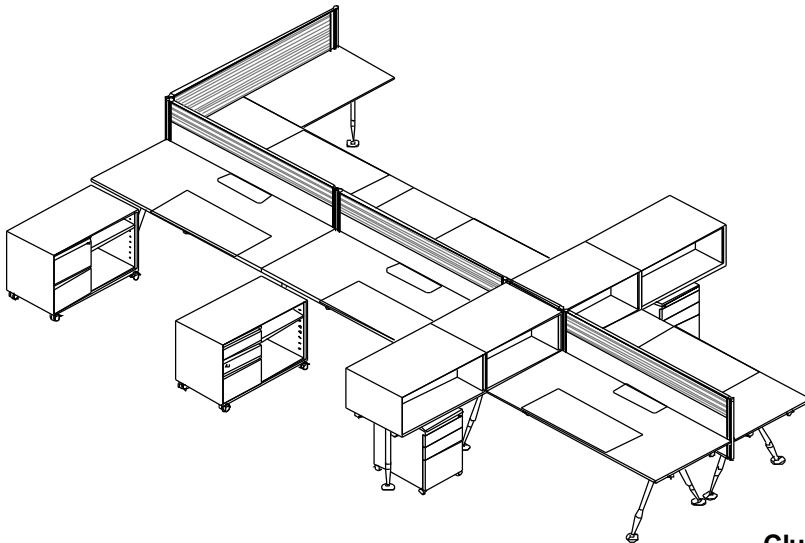

'Stan' Desking System:

RECTANGLE SHAPE

STANDARD DESK

Model	Width	Depth	Height
SWT_ 1680	1600	800	750 mm
SWT_ 1880	2100	800	750 mm
SWT_ 2190	2100	900	750 mm
SWT_ 2490	2400	900	750 mm

STANDARD DESK WITH CASTOR

Model	Width	Depth	Height
SWT_ 1680_C	1600	800 / 900	750 mm
SWT_ 1880_C	2100	800 / 900	750 mm
SWT_ 2190_C	2100	800 / 900	750 mm

'Stan' Desking System:

WORK CLUSTER : RECTANGLE SHAPE

Cluster of 2 with screen panel

Cluster of 4 with screen panel

'Stan' Desking System:

WORK CLUSTER : RECTANGLE SHAPE

Cluster of 3 with screen panel

Cluster of 6 with screen panel

Cluster of 6 with screen panel

'STAN' Desking System:

L SHAPE

L SHAPE DESK

Model	Main Table	Side Return	Height
S-L18_ 17x45 / 60	1800 x 800	900 x 450 / 600	750 mm
S-L21_ 18x45 / 60	2100 x 800	1000 x 450 / 600	750 mm
S-L24_ 20x45 / 60	2400 x 800	1200 x 450 / 600	750 mm