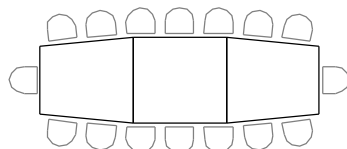

6 Seats
S-CF-B-1812 W1800 x D1200/800 x H750mm

8 Seats
S-CF-B-2412 W2400 x D1200/1000 x H750mm

12 Seats
S-CF-B-4212 W4200 x D1200/1000 x H750mm

'Stan' Desking System:

CONFERENCE TABLE : BOAT SHAPE

14 Seats
S-CF-B-4016 W4800 x D1600/1200 x H750mm