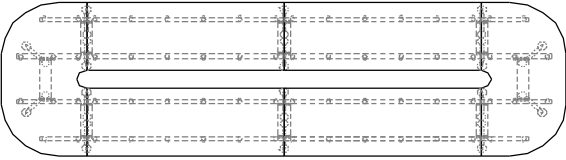

18 Seats
S-CF-RT-6018 W6000 x D1800 x H750mm