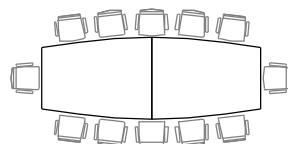

8 Seats

S-CF-E-2410 W2400 x D1000 x H750mm

4000

1600

12 Seats

S-CF-E-4016 W4000 x D1600 x H750mm

'Stan' Desking System:

CONFERENCE TABLE : BOAT SHAPE

6 Seats
S-CF-B-1812 W1800 x D1200/800 x H750mm

8 Seats
S-CF-B-2412 W2400 x D1200/1000 x H750mm

12 Seats
S-CF-B-4212 W4200 x D1200/1000 x H750mm

'Stan' Desking System:

CONFERENCE TABLE : BOAT SHAPE

14 Seats
S-CF-B-4016 W4800 x D1600/1200 x H750mm