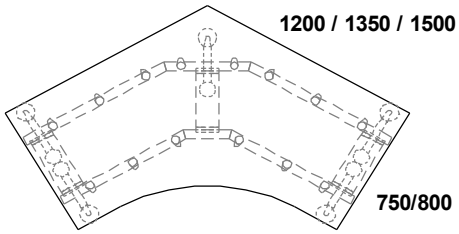

L SHAPE DESK

Model	Main Table	Side Return	Height
S-L18_ 17x45 / 60	1800 x 800	900 x 450 / 600	750 mm
S-L21_ 18x45 / 60	2100 x 800	1000 x 450 / 600	750 mm
S-L24_ 20x45 / 60	2400 x 800	1200 x 450 / 600	750 mm

Workstation with 3_com panel

'STAN' Desking System:

WORK CLUSTER : L SHAPE

Cluster of 2 Workstation -T shape

Cluster of 4 Workstation

'STAN' Desking System:

120° SHAPE

120° DESK

Model	Width	Depth	Height
S-120D-120_ 75 / 80	1200	750 / 800	750 mm
S-120D-135_ 75 / 80	1350	750 / 800	750 mm
S-120D-150_ 75 / 80	1500	750 / 800	750 mm

Cluster of 3 workstation

'STAN' Desking System:

SQUARE

900 / 1000 / 1200

SQUARE DESK

Model	Width	Depth	Height
SRC-9090	900	900	750 mm
SRC-1010	1000	1000	750 mm
SRC-1212	1200	1200	750 mm

ROUND

ROUND DESK

Model	Diameter	Height
SRT-900	900	750 mm
SRT-100	1000	750 mm
SRT-120	1200	750 mm