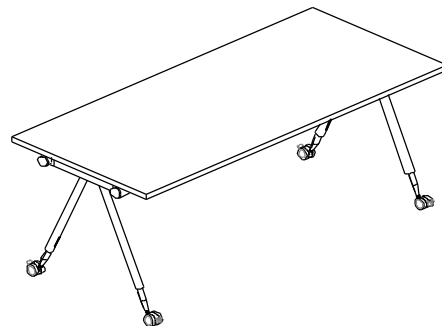

'Stan' Desking System:

RECTANGLE SHAPE

STANDARD DESK

Model	Width	Depth	Height
SWT_ 1680	1600	800	750 mm
SWT_ 1880	2100	800	750 mm
SWT_ 2190	2100	900	750 mm
SWT_ 2490	2400	900	750 mm

STANDARD DESK WITH CASTOR

Model	Width	Depth	Height
SWT_ 1680_C	1600	800 / 900	750 mm
SWT_ 1880_C	2100	800 / 900	750 mm
SWT_ 2190_C	2100	800 / 900	750 mm

'Stan' Desking System:

WORK CLUSTER : RECTANGLE SHAPE

Cluster of 2 with screen panel

L SHAPE DESK

Model	Main Table	Side Return	Height
S-L18_ 17x45 / 60	1800 x 800	900 x 450 / 600	750 mm
S-L21_ 18x45 / 60	2100 x 800	1000 x 450 / 600	750 mm
S-L24_ 20x45 / 60	2400 x 800	1200 x 450 / 600	750 mm

900 / 1000 / 1200

SQUARE DESK

Model	Width	Depth	Height
SRC-9090	900	900	750 mm
SRC-1010	1000	1000	750 mm
SRC-1212	1200	1200	750 mm

ROUND

ROUND DESK

Model	Diameter	Height
SRT-900	900	750 mm
SRT-100	1000	750 mm
SRT-120	1200	750 mm