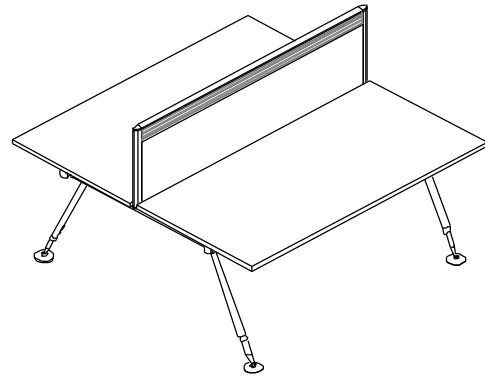

'Stan' Desking System:

RECTANGLE SHAPE

STANDARD DESK

Model	Width	Depth	Height
SWT_ 1680	1600	800	750 mm
SWT_ 1880	2100	800	750 mm
SWT_ 2190	2100	900	750 mm
SWT_ 2490	2400	900	750 mm

STANDARD DESK WITH CASTOR

Model	Width	Depth	Height
SWT_ 1680_C	1600	800 / 900	750 mm
SWT_ 1880_C	2100	800 / 900	750 mm
SWT_ 2190_C	2100	800 / 900	750 mm

'Stan' Desking System:

WORK CLUSTER : RECTANGLE SHAPE

Cluster of 2 with screen panel

L SHAPE DESK

Model	Main Table	Side Return	Height
S-L18_ 17x45 / 60	1800 x 800	900 x 450 / 600	750 mm
S-L21_ 18x45 / 60	2100 x 800	1000 x 450 / 600	750 mm
S-L24_ 20x45 / 60	2400 x 800	1200 x 450 / 600	750 mm

900 / 1000 / 1200

SQUARE DESK

Model	Width	Depth	Height
SRC-9090	900	900	750 mm
SRC-1010	1000	1000	750 mm
SRC-1212	1200	1200	750 mm

ROUND

ROUND DESK

Model	Diameter	Height
SRT-900	900	750 mm
SRT-100	1000	750 mm
SRT-120	1200	750 mm