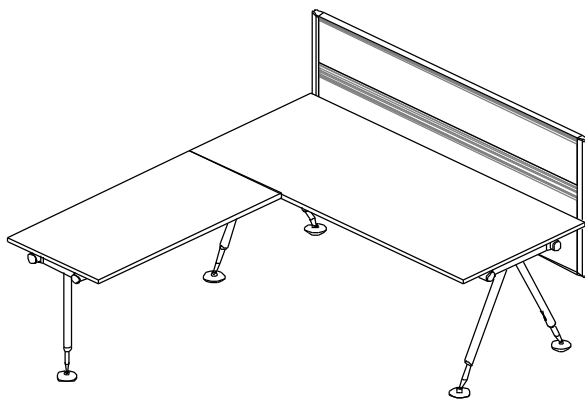

'Stan' Desking System:

RECTANGLE SHAPE

STANDARD DESK

Model	Width	Depth	Height
SWT_ 1680	1600	800	750 mm
SWT_ 1880	2100	800	750 mm
SWT_ 2190	2100	900	750 mm
SWT_ 2490	2400	900	750 mm

STANDARD DESK WITH CASTOR

Model	Width	Depth	Height
SWT_ 1680_C	1600	800 / 900	750 mm
SWT_ 1880_C	2100	800 / 900	750 mm
SWT_ 2190_C	2100	800 / 900	750 mm

'Stan' Desking System:

WORK CLUSTER : RECTANGLE SHAPE

Cluster of 2 with screen panel

Cluster of 4 with screen panel

'Stan' Desking System:

WORK CLUSTER : RECTANGLE SHAPE

Cluster of 3 with screen panel

Cluster of 6 with screen panel

Cluster of 6 with screen panel

'STAN' Desking System:

L SHAPE

L SHAPE DESK

Model	Main Table	Side Return	Height
S-L18_ 17x45 / 60	1800 x 800	900 x 450 / 600	750 mm
S-L21_ 18x45 / 60	2100 x 800	1000 x 450 / 600	750 mm
S-L24_ 20x45 / 60	2400 x 800	1200 x 450 / 600	750 mm