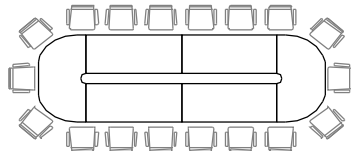

'Stan' Desking System:

RECTANGLE SHAPE

STANDARD DESK

Model	Width	Depth	Height
SWT_ 1680	1600	800	750 mm
SWT_ 1880	2100	800	750 mm
SWT_ 2190	2100	900	750 mm
SWT_ 2490	2400	900	750 mm

STANDARD DESK WITH CASTOR

8 Seats

S-CF-E-2410 W2400 x D1000 x H750mm

4000

1600

12 Seats

S-CF-E-4016 W4000 x D1600 x H750mm

'Stan' Desking System:

CONFERENCE TABLE : BOAT SHAPE

6 Seats
S-CF-B-1812 W1800 x D1200/800 x H750mm

8 Seats
S-CF-B-2412 W2400 x D1200/1000 x H750mm

12 Seats
S-CF-B-4212 W4200 x D1200/1000 x H750mm

'Stan' Desking System:

CONFERENCE TABLE : BOAT SHAPE

14 Seats
S-CF-B-4016 W4800 x D1600/1200 x H750mm

16 Seats
S-CF-B-5418 W5400 x D1800/1400 x H750mm

'Stan' Desking System:

CONFERENCE TABLE : BOAT SHAPE

14 Seats
S-CF-RT-3618 W3600 x D1800 x H750mm

18 Seats
S-CF-RT-6018 W6000 x D1800 x H750mm

18 Seats
S-CF-RT-4040 W4000 x D4000 x H750mm