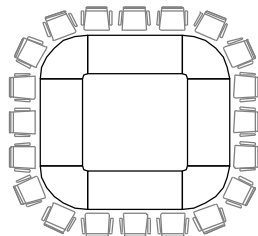

'Stan' Desking System:

RECTANGLE SHAPE

STANDARD DESK

Model	Width	Depth	Height
SWT_ 1680	1600	800	750 mm
SWT_ 1880	2100	800	750 mm
SWT_ 2190	2100	900	750 mm
SWT_ 2490	2400	900	750 mm

STANDARD DESK WITH CASTOR

Model	Width	Depth	Height
SWT_ 1680_C	1600	800 / 900	750 mm
SWT_ 1880_C	2100	800 / 900	750 mm
SWT_ 2190_C	2100	800 / 900	750 mm

'Stan' Desking System:

WORK CLUSTER : RECTANGLE SHAPE

Cluster of 2 with screen panel

6 Seats
S-CF-B-1812 W1800 x D1200/800 x H750mm

8 Seats
S-CF-B-2412 W2400 x D1200/1000 x H750mm

12 Seats
S-CF-B-4212 W4200 x D1200/1000 x H750mm

'Stan' Desking System:

CONFERENCE TABLE : BOAT SHAPE

14 Seats
S-CF-B-4016 W4800 x D1600/1200 x H750mm

16 Seats
S-CF-B-5418 W5400 x D1800/1400 x H750mm

'Stan' Desking System:

CONFERENCE TABLE : BOAT SHAPE

14 Seats
S-CF-RT-3618 W3600 x D1800 x H750mm

18 Seats
S-CF-RT-6018 W6000 x D1800 x H750mm

18 Seats
S-CF-RT-4040 W4000 x D4000 x H750mm