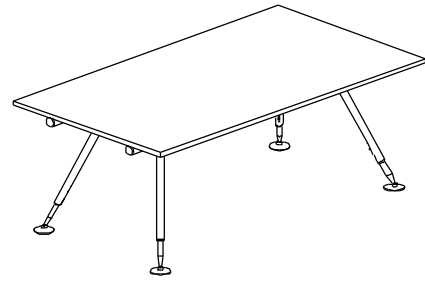

'Stan' Desking System:

CONFERENCE TABLE -RECTANGLE

1000

6 Seats
S-CF-R-1810 W1800 x D1000 x H750mm