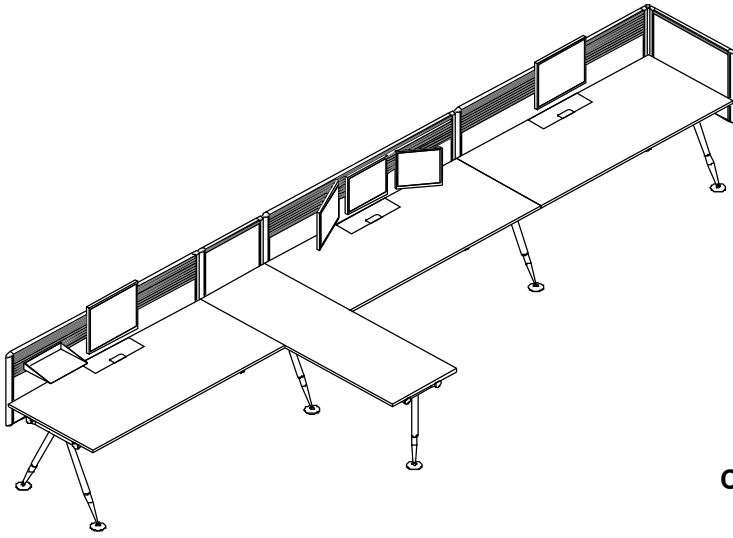

'Stan' Desking System:

RECTANGLE SHAPE

STANDARD DESK

Model	Width	Depth	Height
SWT_ 1680	1600	800	750 mm
SWT_ 1880	2100	800	750 mm
SWT_ 2190	2100	900	750 mm
SWT_ 2490	2400	900	750 mm

STANDARD DESK WITH CASTOR

Model	Width	Depth	Height
SWT_ 1680_C	1600	800 / 900	750 mm
SWT_ 1880_C	2100	800 / 900	750 mm
SWT_ 2190_C	2100	800 / 900	750 mm

'Stan' Desking System:

WORK CLUSTER : RECTANGLE SHAPE

Cluster of 2 with screen panel

Cluster of 4 with screen panel

'Stan' Desking System:

WORK CLUSTER : RECTANGLE SHAPE

Cluster of 3 with screen panel

Cluster of 6 with screen panel

Cluster of 6 with screen panel

'STAN' Desking System:

L SHAPE

L SHAPE DESK

Model	Main Table	Side Return	Height
S-L18_ 17x45 / 60	1800 x 800	900 x 450 / 600	750 mm
S-L21_ 18x45 / 60	2100 x 800	1000 x 450 / 600	750 mm
S-L24_ 20x45 / 60	2400 x 800	1200 x 450 / 600	750 mm