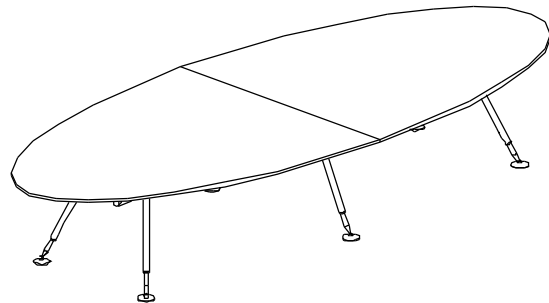

'Stan' Desking System:

CONFERENCE TABLE : ELIPSE

1800

1000

6 Seats

S-CF-E-1810 W1800 x D1000 x H750mm

2400

1000

8 Seats

S-CF-E-2410 W2400 x D1000 x H750mm

4000

1600

12 Seats

S-CF-E-4016 W4000 x D1600 x H750mm

'Stan' Desking System:

CONFERENCE TABLE : BOAT SHAPE

6 Seats
S-CF-B-1812 W1800 x D1200/800 x H750mm

8 Seats
S-CF-B-2412 W2400 x D1200/1000 x H750mm

12 Seats
S-CF-B-4212 W4200 x D1200/1000 x H750mm

'Stan' Desking System:

CONFERENCE TABLE : BOAT SHAPE

14 Seats
S-CF-B-4016 W4800 x D1600/1200 x H750mm