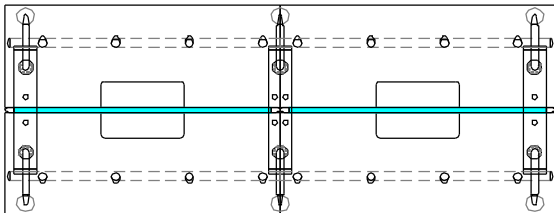

'Stan' Desking System:

RECTANGLE SHAPE

STANDARD DESK

Model	Width	Depth	Height
SWT_ 1680	1600	800	750 mm
SWT_ 1880	2100	800	750 mm
SWT_ 2190	2100	900	750 mm
SWT_ 2490	2400	900	750 mm

STANDARD DESK WITH CASTOR

Model	Width	Depth	Height
SWT_ 1680_C	1600	800 / 900	750 mm
SWT_ 1880_C	2100	800 / 900	750 mm
SWT_ 2190_C	2100	800 / 900	750 mm

'Stan' Desking System:

WORK CLUSTER : RECTANGLE SHAPE

Cluster of 2 with screen panel

L SHAPE DESK

Model	Main Table	Side Return	Height
S-L18_ 17x45 / 60	1800 x 800	900 x 450 / 600	750 mm
S-L21_ 18x45 / 60	2100 x 800	1000 x 450 / 600	750 mm
S-L24_ 20x45 / 60	2400 x 800	1200 x 450 / 600	750 mm

16 Seats
S-CF-B-5418 W5400 x D1800/1400 x H750mm

'Stan' Desking System:

CONFERENCE TABLE : BOAT SHAPE

14 Seats
S-CF-RT-3618 W3600 x D1800 x H750mm

18 Seats
S-CF-RT-6018 W6000 x D1800 x H750mm

18 Seats
S-CF-RT-4040 W4000 x D4000 x H750mm