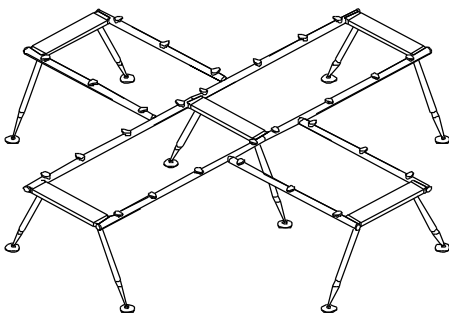

L SHAPE DESK

Model	Main Table	Side Return	Height
S-L18_ 17x45 / 60	1800 x 800	900 x 450 / 600	750 mm
S-L21_ 18x45 / 60	2100 x 800	1000 x 450 / 600	750 mm
S-L24_ 20x45 / 60	2400 x 800	1200 x 450 / 600	750 mm

Workstation with 3_com panel

'STAN' Desking System:

WORK CLUSTER : L SHAPE

Cluster of 2 Workstation -T shape

Cluster of 4 Workstation

'STAN' Desking System:

120° SHAPE

120° DESK