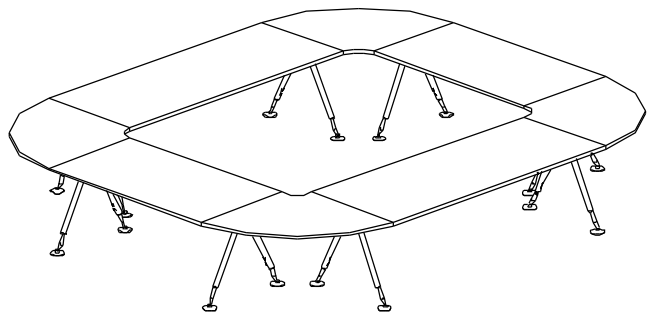

6 Seats
S-CF-B-1812 W1800 x D1200/800 x H750mm

8 Seats
S-CF-B-2412 W2400 x D1200/1000 x H750mm

12 Seats
S-CF-B-4212 W4200 x D1200/1000 x H750mm

'Stan' Desking System:

CONFERENCE TABLE : BOAT SHAPE

14 Seats
S-CF-B-4016 W4800 x D1600/1200 x H750mm

16 Seats
S-CF-B-5418 W5400 x D1800/1400 x H750mm

'Stan' Desking System:

CONFERENCE TABLE : BOAT SHAPE

14 Seats
S-CF-RT-3618 W3600 x D1800 x H750mm

18 Seats
S-CF-RT-6018 W6000 x D1800 x H750mm

18 Seats
S-CF-RT-4040 W4000 x D4000 x H750mm