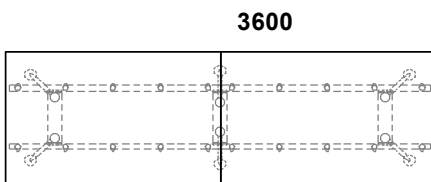

'Stan' Desking System:

CONFERENCE TABLE -RECTANGLE

1000

6 Seats
S-CF-R-1810 W1800 x D1000 x H750mm

1000

8 Seats
S-CF-R-2410 W2400 x D1000 x H750mm

1200

12 Seats
S-CF-R-3612 W3600 x D1200 x H750mm