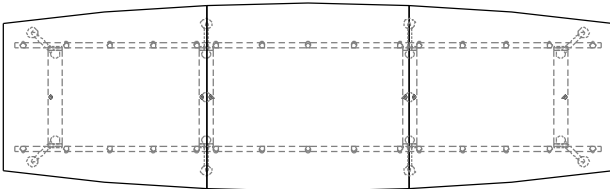

8 Seats

S-CF-E-2410 W2400 x D1000 x H750mm

4000

1600

12 Seats

S-CF-E-4016 W4000 x D1600 x H750mm

'Stan' Desking System:

CONFERENCE TABLE : BOAT SHAPE

6 Seats
S-CF-B-1812 W1800 x D1200/800 x H750mm

8 Seats
S-CF-B-2412 W2400 x D1200/1000 x H750mm

12 Seats
S-CF-B-4212 W4200 x D1200/1000 x H750mm

'Stan' Desking System:

CONFERENCE TABLE : BOAT SHAPE

14 Seats
S-CF-B-4016 W4800 x D1600/1200 x H750mm