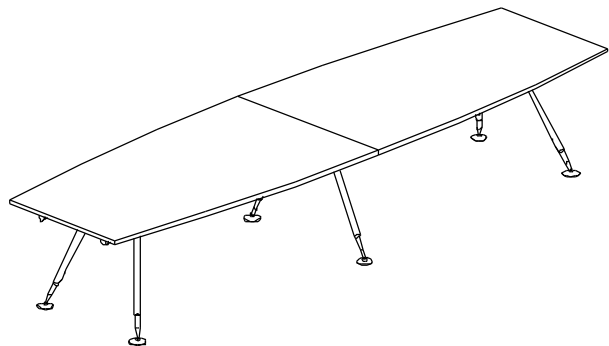

8 Seats

S-CF-E-2410 W2400 x D1000 x H750mm

4000

1600

12 Seats

S-CF-E-4016 W4000 x D1600 x H750mm

'Stan' Desking System:

CONFERENCE TABLE : BOAT SHAPE

6 Seats
S-CF-B-1812 W1800 x D1200/800 x H750mm

8 Seats
S-CF-B-2412 W2400 x D1200/1000 x H750mm

12 Seats
S-CF-B-4212 W4200 x D1200/1000 x H750mm

'Stan' Desking System:

CONFERENCE TABLE : BOAT SHAPE

14 Seats
S-CF-B-4016 W4800 x D1600/1200 x H750mm