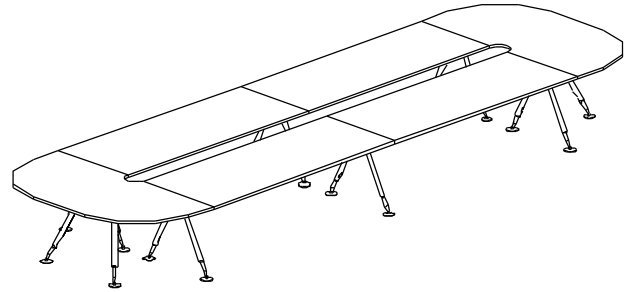

8 Seats

S-CF-E-2410 W2400 x D1000 x H750mm

4000

1600

12 Seats

S-CF-E-4016 W4000 x D1600 x H750mm

'Stan' Desking System:

CONFERENCE TABLE : BOAT SHAPE

6 Seats
S-CF-B-1812 W1800 x D1200/800 x H750mm

8 Seats
S-CF-B-2412 W2400 x D1200/1000 x H750mm

12 Seats
S-CF-B-4212 W4200 x D1200/1000 x H750mm

'Stan' Desking System:

CONFERENCE TABLE : BOAT SHAPE

14 Seats
S-CF-B-4016 W4800 x D1600/1200 x H750mm

16 Seats
S-CF-B-5418 W5400 x D1800/1400 x H750mm

'Stan' Desking System:

CONFERENCE TABLE : BOAT SHAPE

14 Seats
S-CF-RT-3618 W3600 x D1800 x H750mm

18 Seats
S-CF-RT-6018 W6000 x D1800 x H750mm

18 Seats
S-CF-RT-4040 W4000 x D4000 x H750mm