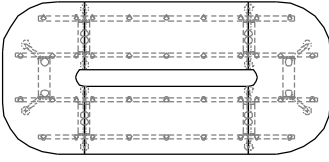

'Stan' Desking System:

CONFERENCE TABLE : BOAT SHAPE

14 Seats
S-CF-RT-3618 W3600 x D1800 x H750mm