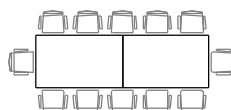

L SHAPE DESK

Model	Main Table	Side Return	Height
S-L18_ 17x45 / 60	1800 x 800	900 x 450 / 600	750 mm
S-L21_ 18x45 / 60	2100 x 800	1000 x 450 / 600	750 mm
S-L24_ 20x45 / 60	2400 x 800	1200 x 450 / 600	750 mm

Model	Width	Depth	Height
S-120D-120_ 75 / 80	1200	750 / 800	750 mm
S-120D-135_ 75 / 80	1350	750 / 800	750 mm
S-120D-150_ 75 / 80	1500	750 / 800	750 mm

Cluster of 3 workstation

'STAN' Desking System:

SQUARE

900 / 1000 / 1200

SQUARE DESK

Model	Width	Depth	Height
SRC-9090	900	900	750 mm
SRC-1010	1000	1000	750 mm
SRC-1212	1200	1200	750 mm

ROUND

ROUND DESK

Model	Diameter	Height
SRT-900	900	750 mm
SRT-100	1000	750 mm
SRT-120	1200	750 mm

'Stan' Desking System:

CONFERENCE TABLE -RECTANGLE

1000

6 Seats
S-CF-R-1810 W1800 x D1000 x H750mm

1000

8 Seats
S-CF-R-2410 W2400 x D1000 x H750mm

1200

12 Seats
S-CF-R-3612 W3600 x D1200 x H750mm