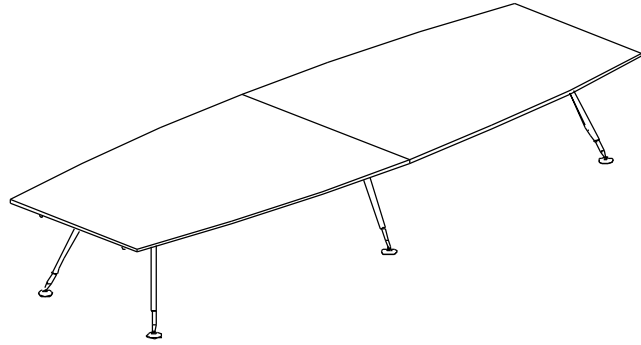

8 Seats

S-CF-E-2410 W2400 x D1000 x H750mm

4000

1600

12 Seats

S-CF-E-4016 W4000 x D1600 x H750mm

'Stan' Desking System:

CONFERENCE TABLE : BOAT SHAPE

6 Seats
S-CF-B-1812 W1800 x D1200/800 x H750mm

8 Seats
S-CF-B-2412 W2400 x D1200/1000 x H750mm

12 Seats
S-CF-B-4212 W4200 x D1200/1000 x H750mm

'Stan' Desking System:

CONFERENCE TABLE : BOAT SHAPE

14 Seats
S-CF-B-4016 W4800 x D1600/1200 x H750mm

16 Seats
S-CF-B-5418 W5400 x D1800/1400 x H750mm

'Stan' Desking System:

CONFERENCE TABLE : BOAT SHAPE

14 Seats
S-CF-RT-3618 W3600 x D1800 x H750mm

18 Seats
S-CF-RT-6018 W6000 x D1800 x H750mm

18 Seats
S-CF-RT-4040 W4000 x D4000 x H750mm