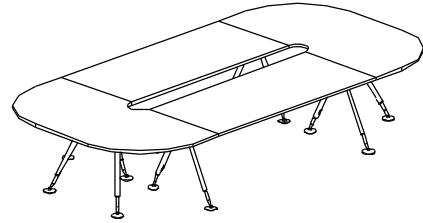

8 Seats

S-CF-E-2410 W2400 x D1000 x H750mm

4000

1600

12 Seats

S-CF-E-4016 W4000 x D1600 x H750mm

'Stan' Desking System:

CONFERENCE TABLE : BOAT SHAPE

6 Seats
S-CF-B-1812 W1800 x D1200/800 x H750mm

8 Seats
S-CF-B-2412 W2400 x D1200/1000 x H750mm

12 Seats
S-CF-B-4212 W4200 x D1200/1000 x H750mm

'Stan' Desking System:

CONFERENCE TABLE : BOAT SHAPE

14 Seats
S-CF-B-4016 W4800 x D1600/1200 x H750mm

16 Seats
S-CF-B-5418 W5400 x D1800/1400 x H750mm

'Stan' Desking System:

CONFERENCE TABLE : BOAT SHAPE

14 Seats
S-CF-RT-3618 W3600 x D1800 x H750mm

18 Seats
S-CF-RT-6018 W6000 x D1800 x H750mm

18 Seats
S-CF-RT-4040 W4000 x D4000 x H750mm