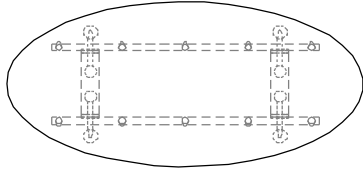

'Stan' Desking System:

CONFERENCE TABLE : ELIPSE

1800

1000

6 Seats

S-CF-E-1810 W1800 x D1000 x H750mm

2400

1000