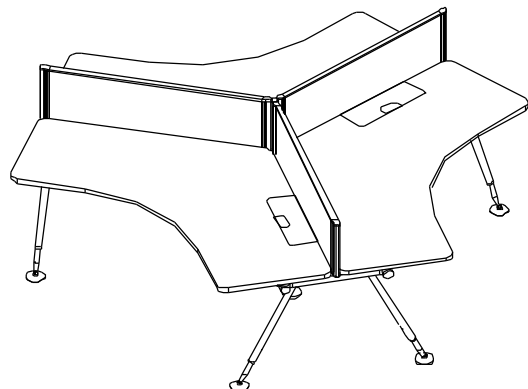

L SHAPE DESK

Model	Main Table	Side Return	Height
S-L18_ 17x45 / 60	1800 x 800	900 x 450 / 600	750 mm
S-L21_ 18x45 / 60	2100 x 800	1000 x 450 / 600	750 mm
S-L24_ 20x45 / 60	2400 x 800	1200 x 450 / 600	750 mm

Workstation with 3_com panel

'STAN' Desking System:

WORK CLUSTER : L SHAPE

Cluster of 2 Workstation -T shape

Cluster of 4 Workstation

'STAN' Desking System:

120° SHAPE

120° DESK

Model	Width	Depth	Height
S-120D-120_ 75 / 80	1200	750 / 800	750 mm
S-120D-135_ 75 / 80	1350	750 / 800	750 mm
S-120D-150_ 75 / 80	1500	750 / 800	750 mm

Cluster of 3 workstation

'STAN' Desking System:

SQUARE

900 / 1000 / 1200

SQUARE DESK

Model	Width	Depth	Height
SRC-9090	900	900	750 mm
SRC-1010	1000	1000	750 mm
SRC-1212	1200	1200	750 mm

ROUND

ROUND DESK

Model	Diameter	Height
SRT-900	900	750 mm
SRT-100	1000	750 mm
SRT-120	1200	750 mm