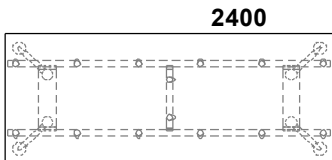

'Stan' Desking System:

CONFERENCE TABLE -RECTANGLE

1000

6 Seats
S-CF-R-1810 W1800 x D1000 x H750mm

1000

8 Seats
S-CF-R-2410 W2400 x D1000 x H750mm

1200

12 Seats
S-CF-R-3612 W3600 x D1200 x H750mm