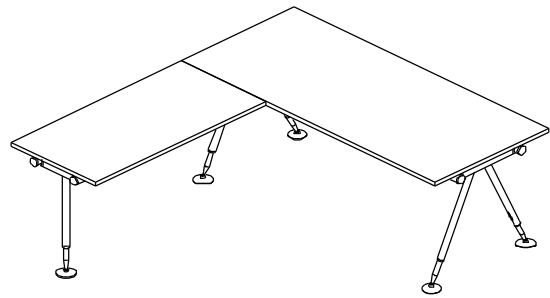

'Stan' Desking System:

RECTANGLE SHAPE

STANDARD DESK

Model	Width	Depth	Height
SWT_ 1680	1600	800	750 mm
SWT_ 1880	2100	800	750 mm
SWT_ 2190	2100	900	750 mm
SWT_ 2490	2400	900	750 mm

STANDARD DESK WITH CASTOR

Model	Width	Depth	Height
SWT_ 1680_C	1600	800 / 900	750 mm
SWT_ 1880_C	2100	800 / 900	750 mm
SWT_ 2190_C	2100	800 / 900	750 mm

'Stan' Desking System:

WORK CLUSTER : RECTANGLE SHAPE

Cluster of 2 with screen panel

Cluster of 4 with screen panel

'Stan' Desking System:

WORK CLUSTER : RECTANGLE SHAPE

Cluster of 3 with screen panel

Cluster of 6 with screen panel

Cluster of 6 with screen panel

'STAN' Desking System:

L SHAPE

L SHAPE DESK

Model	Main Table	Side Return	Height
S-L18_ 17x45 / 60	1800 x 800	900 x 450 / 600	750 mm
S-L21_ 18x45 / 60	2100 x 800	1000 x 450 / 600	750 mm
S-L24_ 20x45 / 60	2400 x 800	1200 x 450 / 600	750 mm