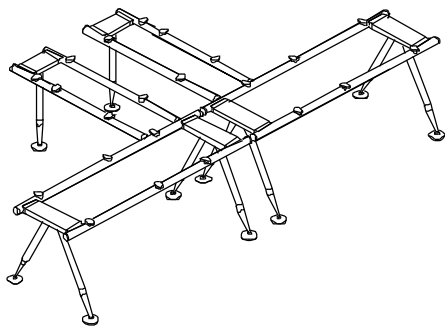

Cluster of 4 Workstation