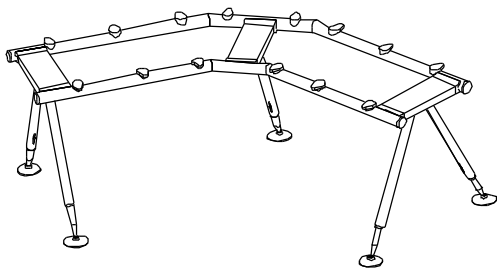

L SHAPE DESK

Model	Main Table	Side Return	Height
S-L18_ 17x45 / 60	1800 x 800	900 x 450 / 600	750 mm
S-L21_ 18x45 / 60	2100 x 800	1000 x 450 / 600	750 mm
S-L24_ 20x45 / 60	2400 x 800	1200 x 450 / 600	750 mm

Workstation with 3_com panel

'STAN' Desking System:

WORK CLUSTER : L SHAPE

Cluster of 2 Workstation -T shape

Cluster of 4 Workstation

'STAN' Desking System:

120° SHAPE

120° DESK

Model	Width	Depth	Height
S-120D-120_ 75 / 80	1200	750 / 800	750 mm
S-120D-135_ 75 / 80	1350	750 / 800	750 mm
S-120D-150_ 75 / 80	1500	750 / 800	750 mm

Cluster of 3 workstation

'STAN' Desking System:

SQUARE

900 / 1000 / 1200

SQUARE DESK

Model	Width	Depth	Height
SRC-9090	900	900	750 mm
SRC-1010	1000	1000	750 mm
SRC-1212	1200	1200	750 mm

ROUND

ROUND DESK

Model	Diameter	Height
SRT-900	900	750 mm
SRT-100	1000	750 mm
SRT-120	1200	750 mm