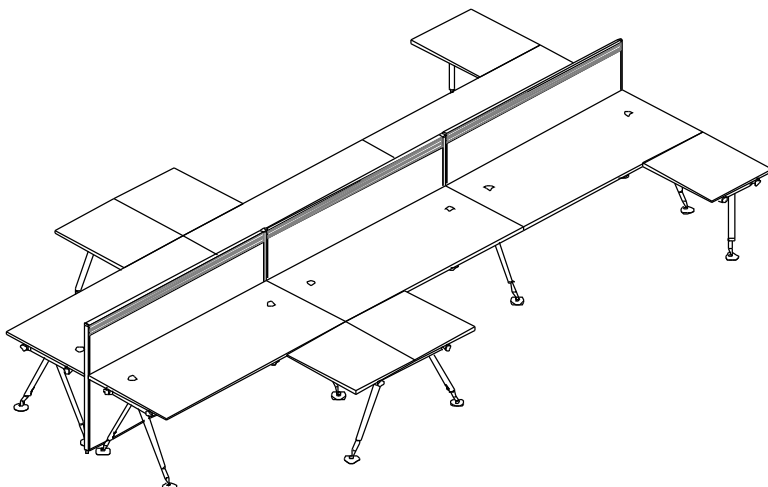

'Stan' Desking System:

RECTANGLE SHAPE

STANDARD DESK

Model	Width	Depth	Height
SWT_ 1680	1600	800	750 mm
SWT_ 1880	2100	800	750 mm
SWT_ 2190	2100	900	750 mm
SWT_ 2490	2400	900	750 mm

STANDARD DESK WITH CASTOR

Model	Width	Depth	Height
SWT_ 1680_C	1600	800 / 900	750 mm
SWT_ 1880_C	2100	800 / 900	750 mm
SWT_ 2190_C	2100	800 / 900	750 mm

'Stan' Desking System:

WORK CLUSTER : RECTANGLE SHAPE

Cluster of 2 with screen panel

Cluster of 4 with screen panel

'Stan' Desking System:

WORK CLUSTER : RECTANGLE SHAPE

Cluster of 3 with screen panel

Cluster of 6 with screen panel

Cluster of 6 with screen panel

'STAN' Desking System:

L SHAPE

L SHAPE DESK

Model	Main Table	Side Return	Height
S-L18_ 17x45 / 60	1800 x 800	900 x 450 / 600	750 mm
S-L21_ 18x45 / 60	2100 x 800	1000 x 450 / 600	750 mm
S-L24_ 20x45 / 60	2400 x 800	1200 x 450 / 600	750 mm