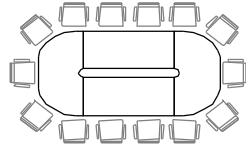

'Stan' Desking System:

CONFERENCE TABLE : BOAT SHAPE

14 Seats
S-CF-RT-3618 W3600 x D1800 x H750mm