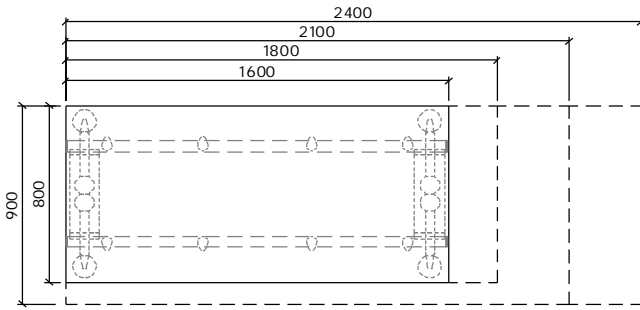

'Stan' Desking System:

RECTANGLE SHAPE

STANDARD DESK

Model	Width	Depth	Height
SWT_ 1680	1600	800	750 mm
SWT_ 1880	2100	800	750 mm
SWT_ 2190	2100	900	750 mm
SWT_ 2490	2400	900	750 mm

STANDARD DESK WITH CASTOR

Model	Width	Depth	Height
SWT_ 1680_C	1600	800 / 900	750 mm
SWT_ 1880_C	2100	800 / 900	750 mm
SWT_ 2190_C	2100	800 / 900	750 mm

'Stan' Desking System:

WORK CLUSTER : RECTANGLE SHAPE

Cluster of 2 with screen panel

L SHAPE DESK

Model	Main Table	Side Return	Height
S-L18_ 17x45 / 60	1800 x 800	900 x 450 / 600	750 mm
S-L21_ 18x45 / 60	2100 x 800	1000 x 450 / 600	750 mm
S-L24_ 20x45 / 60	2400 x 800	1200 x 450 / 600	750 mm

900 / 1000 / 1200

SQUARE DESK

Model	Width	Depth	Height
SRC-9090	900	900	750 mm
SRC-1010	1000	1000	750 mm
SRC-1212	1200	1200	750 mm

ROUND

ROUND DESK

Model	Diameter	Height
SRT-900	900	750 mm
SRT-100	1000	750 mm
SRT-120	1200	750 mm