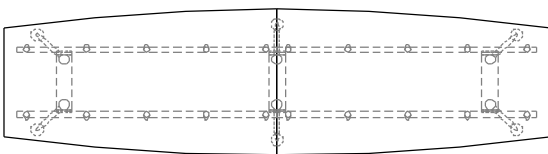

12 Seats
S-CF-B-4212 W4200 x D1200/1000 x H750mm