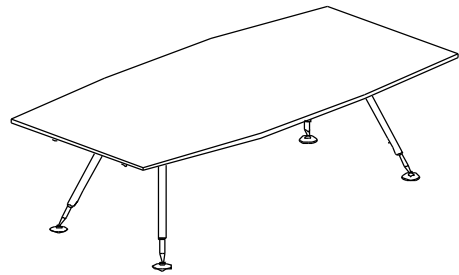

8 Seats

S-CF-E-2410 W2400 x D1000 x H750mm

4000

1600

12 Seats

S-CF-E-4016 W4000 x D1600 x H750mm

'Stan' Desking System:

CONFERENCE TABLE : BOAT SHAPE

6 Seats
S-CF-B-1812 W1800 x D1200/800 x H750mm

8 Seats
S-CF-B-2412 W2400 x D1200/1000 x H750mm

12 Seats
S-CF-B-4212 W4200 x D1200/1000 x H750mm

'Stan' Desking System:

CONFERENCE TABLE : BOAT SHAPE

14 Seats
S-CF-B-4016 W4800 x D1600/1200 x H750mm