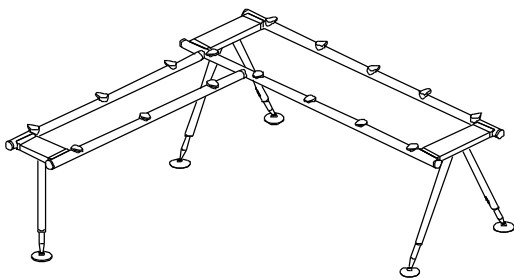

Cluster of 4 with screen panel

'Stan' Desking System:

WORK CLUSTER : RECTANGLE SHAPE

Cluster of 3 with screen panel

Cluster of 6 with screen panel

Cluster of 6 with screen panel

'STAN' Desking System:

L SHAPE

L SHAPE DESK

Model	Main Table	Side Return	Height
S-L18_ 17x45 / 60	1800 x 800	900 x 450 / 600	750 mm
S-L21_ 18x45 / 60	2100 x 800	1000 x 450 / 600	750 mm
S-L24_ 20x45 / 60	2400 x 800	1200 x 450 / 600	750 mm