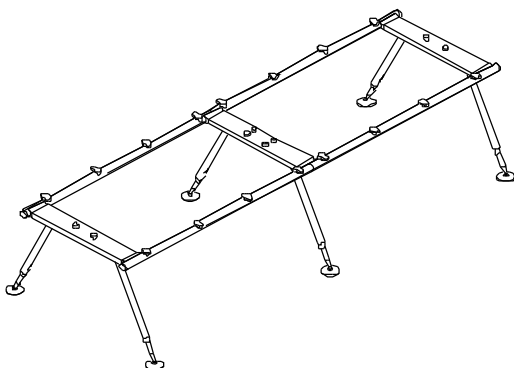

'Stan' Desking System:

RECTANGLE SHAPE

STANDARD DESK

Model	Width	Depth	Height
SWT_ 1680	1600	800	750 mm
SWT_ 1880	2100	800	750 mm
SWT_ 2190	2100	900	750 mm
SWT_ 2490	2400	900	750 mm

STANDARD DESK WITH CASTOR

Model	Width	Depth	Height
SWT_ 1680_C	1600	800 / 900	750 mm
SWT_ 1880_C	2100	800 / 900	750 mm
SWT_ 2190_C	2100	800 / 900	750 mm

'Stan' Desking System:

WORK CLUSTER : RECTANGLE SHAPE

Cluster of 2 with screen panel

Cluster of 4 with screen panel

'Stan' Desking System:

WORK CLUSTER : RECTANGLE SHAPE

Cluster of 3 with screen panel

Cluster of 6 with screen panel

Cluster of 6 with screen panel

'STAN' Desking System:

L SHAPE

L SHAPE DESK

Model	Main Table	Side Return	Height
S-L18_ 17x45 / 60	1800 x 800	900 x 450 / 600	750 mm
S-L21_ 18x45 / 60	2100 x 800	1000 x 450 / 600	750 mm
S-L24_ 20x45 / 60	2400 x 800	1200 x 450 / 600	750 mm