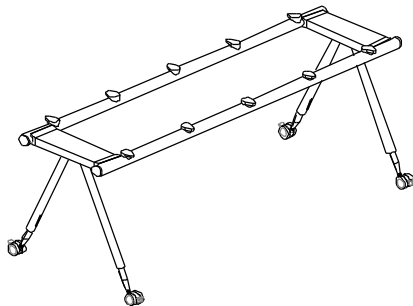

'Stan' Desking System:

RECTANGLE SHAPE

STANDARD DESK

Model	Width	Depth	Height
SWT_ 1680	1600	800	750 mm
SWT_ 1880	2100	800	750 mm
SWT_ 2190	2100	900	750 mm
SWT_ 2490	2400	900	750 mm

STANDARD DESK WITH CASTOR

Model	Width	Depth	Height
SWT_ 1680_C	1600	800 / 900	750 mm
SWT_ 1880_C	2100	800 / 900	750 mm
SWT_ 2190_C	2100	800 / 900	750 mm

'Stan' Desking System:

WORK CLUSTER : RECTANGLE SHAPE

Cluster of 2 with screen panel

L SHAPE DESK

Model	Main Table	Side Return	Height
S-L18_ 17x45 / 60	1800 x 800	900 x 450 / 600	750 mm
S-L21_ 18x45 / 60	2100 x 800	1000 x 450 / 600	750 mm
S-L24_ 20x45 / 60	2400 x 800	1200 x 450 / 600	750 mm

900 / 1000 / 1200

SQUARE DESK

Model	Width	Depth	Height
SRC-9090	900	900	750 mm
SRC-1010	1000	1000	750 mm
SRC-1212	1200	1200	750 mm

ROUND

ROUND DESK

Model	Diameter	Height
SRT-900	900	750 mm
SRT-100	1000	750 mm
SRT-120	1200	750 mm