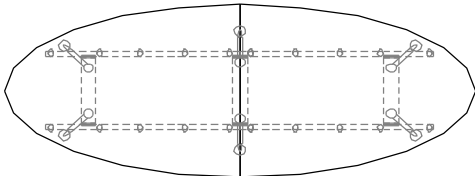

'Stan' Desking System:

CONFERENCE TABLE : ELIPSE

1800

1000

6 Seats

S-CF-E-1810 W1800 x D1000 x H750mm

2400

1000

8 Seats

S-CF-E-2410 W2400 x D1000 x H750mm

4000

1600

12 Seats

S-CF-E-4016 W4000 x D1600 x H750mm