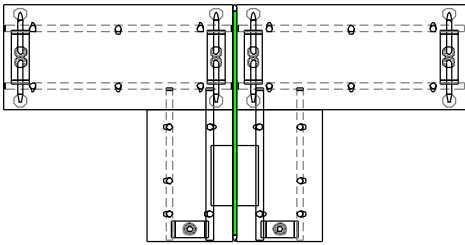

'STAN' Desking System:

WORK CLUSTER : L SHAPE

Cluster of 2 Workstation -T shape