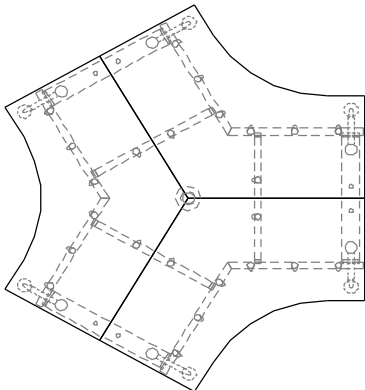

L SHAPE DESK

Model	Main Table	Side Return	Height
S-L18_ 17x45 / 60	1800 x 800	900 x 450 / 600	750 mm
S-L21_ 18x45 / 60	2100 x 800	1000 x 450 / 600	750 mm
S-L24_ 20x45 / 60	2400 x 800	1200 x 450 / 600	750 mm

Workstation with 3_com panel

'STAN' Desking System:

WORK CLUSTER : L SHAPE

Cluster of 2 Workstation -T shape

Cluster of 4 Workstation

'STAN' Desking System:

120° SHAPE

120° DESK

Model	Width	Depth	Height
S-120D-120_ 75 / 80	1200	750 / 800	750 mm
S-120D-135_ 75 / 80	1350	750 / 800	750 mm
S-120D-150_ 75 / 80	1500	750 / 800	750 mm

Cluster of 3 workstation

'STAN' Desking System:

SQUARE

900 / 1000 / 1200

SQUARE DESK

Model	Width	Depth	Height
SRC-9090	900	900	750 mm
SRC-1010	1000	1000	750 mm
SRC-1212	1200	1200	750 mm

ROUND

ROUND DESK

Model	Diameter	Height
SRT-900	900	750 mm
SRT-100	1000	750 mm
SRT-120	1200	750 mm