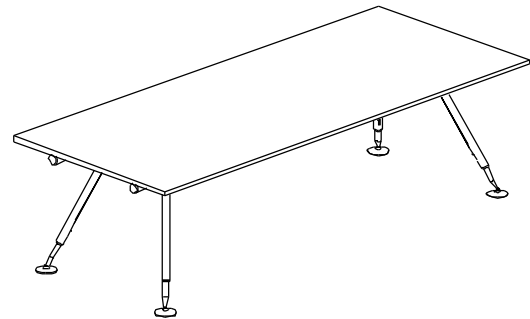

900 / 1000 / 1200

SQUARE DESK

Model	Width	Depth	Height
SRC-9090	900	900	750 mm
SRC-1010	1000	1000	750 mm
SRC-1212	1200	1200	750 mm

ROUND

ROUND DESK

Model	Diameter	Height
SRT-900	900	750 mm
SRT-100	1000	750 mm
SRT-120	1200	750 mm

'Stan' Desking System:

CONFERENCE TABLE -RECTANGLE

1000

6 Seats
S-CF-R-1810 W1800 x D1000 x H750mm

1000

8 Seats
S-CF-R-2410 W2400 x D1000 x H750mm

1200

12 Seats
S-CF-R-3612 W3600 x D1200 x H750mm

'Stan' Desking System:

CONFERENCE TABLE : ELIPSE

1800

1000

6 Seats

S-CF-E-1810 W1800 x D1000 x H750mm

2400

1000