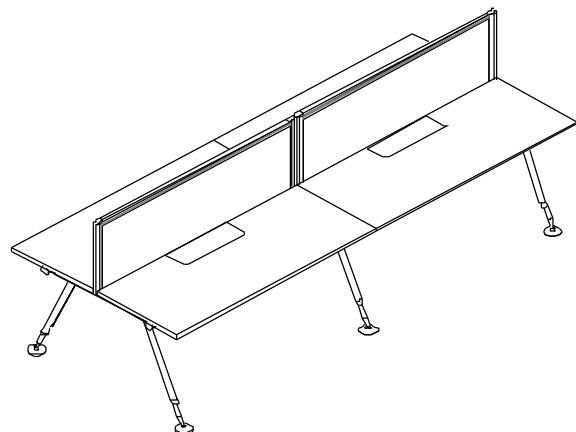

'Stan' Desking System:

RECTANGLE SHAPE

STANDARD DESK

Model	Width	Depth	Height
SWT_ 1680	1600	800	750 mm
SWT_ 1880	2100	800	750 mm
SWT_ 2190	2100	900	750 mm
SWT_ 2490	2400	900	750 mm

STANDARD DESK WITH CASTOR

Model	Width	Depth	Height
SWT_ 1680_C	1600	800 / 900	750 mm
SWT_ 1880_C	2100	800 / 900	750 mm
SWT_ 2190_C	2100	800 / 900	750 mm

'Stan' Desking System:

WORK CLUSTER : RECTANGLE SHAPE

Cluster of 2 with screen panel

Cluster of 4 with screen panel

'Stan' Desking System:

WORK CLUSTER : RECTANGLE SHAPE

Cluster of 3 with screen panel

Cluster of 6 with screen panel

Cluster of 6 with screen panel

'STAN' Desking System:

L SHAPE

L SHAPE DESK

Model	Main Table	Side Return	Height
S-L18_ 17x45 / 60	1800 x 800	900 x 450 / 600	750 mm
S-L21_ 18x45 / 60	2100 x 800	1000 x 450 / 600	750 mm
S-L24_ 20x45 / 60	2400 x 800	1200 x 450 / 600	750 mm