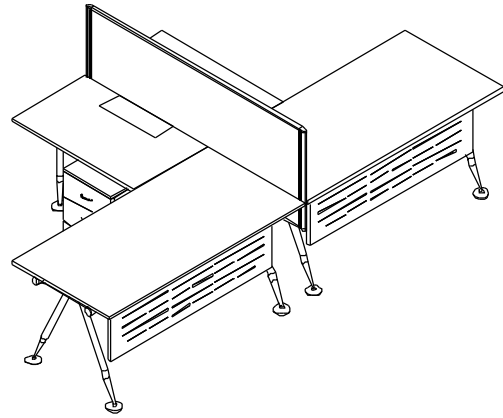

Cluster of 4 with screen panel

'Stan' Desking System:

WORK CLUSTER : RECTANGLE SHAPE

Cluster of 3 with screen panel

Cluster of 6 with screen panel

Cluster of 6 with screen panel

'STAN' Desking System:

L SHAPE

L SHAPE DESK

Model	Main Table	Side Return	Height
S-L18_ 17x45 / 60	1800 x 800	900 x 450 / 600	750 mm
S-L21_ 18x45 / 60	2100 x 800	1000 x 450 / 600	750 mm
S-L24_ 20x45 / 60	2400 x 800	1200 x 450 / 600	750 mm

Workstation with 3_com panel

'STAN' Desking System:

WORK CLUSTER : L SHAPE

Cluster of 2 Workstation -T shape

Cluster of 4 Workstation

'STAN' Desking System:

120° SHAPE

120° DESK

900 / 1000 / 1200

SQUARE DESK

Model	Width	Depth	Height
SRC-9090	900	900	750 mm
SRC-1010	1000	1000	750 mm
SRC-1212	1200	1200	750 mm

ROUND

ROUND DESK

Model	Diameter	Height
SRT-900	900	750 mm
SRT-100	1000	750 mm
SRT-120	1200	750 mm