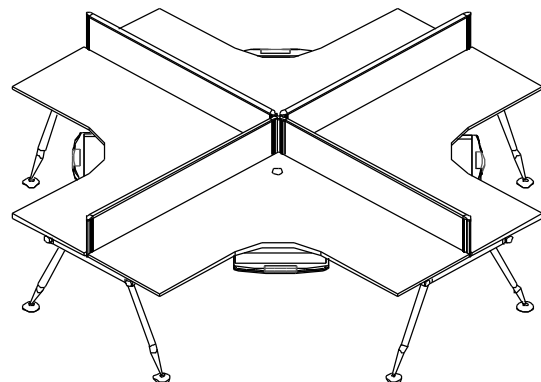

L SHAPE DESK

Model	Main Table	Side Return	Height
S-L18_ 17x45 / 60	1800 x 800	900 x 450 / 600	750 mm
S-L21_ 18x45 / 60	2100 x 800	1000 x 450 / 600	750 mm
S-L24_ 20x45 / 60	2400 x 800	1200 x 450 / 600	750 mm

Workstation with 3_com panel

'STAN' Desking System:

WORK CLUSTER : L SHAPE

Cluster of 2 Workstation -T shape

Cluster of 4 Workstation

'STAN' Desking System:

120° SHAPE

120° DESK

Model	Width	Depth	Height
S-120D-120_ 75 / 80	1200	750 / 800	750 mm
S-120D-135_ 75 / 80	1350	750 / 800	750 mm
S-120D-150_ 75 / 80	1500	750 / 800	750 mm

Cluster of 3 workstation

'STAN' Desking System:

SQUARE

900 / 1000 / 1200

SQUARE DESK

Model	Width	Depth	Height
SRC-9090	900	900	750 mm
SRC-1010	1000	1000	750 mm
SRC-1212	1200	1200	750 mm

ROUND

ROUND DESK

Model	Diameter	Height
SRT-900	900	750 mm
SRT-100	1000	750 mm
SRT-120	1200	750 mm