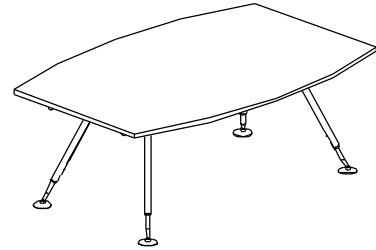

8 Seats

S-CF-E-2410 W2400 x D1000 x H750mm

4000

1600

12 Seats

S-CF-E-4016 W4000 x D1600 x H750mm

'Stan' Desking System:

CONFERENCE TABLE : BOAT SHAPE

6 Seats
S-CF-B-1812 W1800 x D1200/800 x H750mm

8 Seats
S-CF-B-2412 W2400 x D1200/1000 x H750mm

12 Seats
S-CF-B-4212 W4200 x D1200/1000 x H750mm

'Stan' Desking System:

CONFERENCE TABLE : BOAT SHAPE

14 Seats
S-CF-B-4016 W4800 x D1600/1200 x H750mm