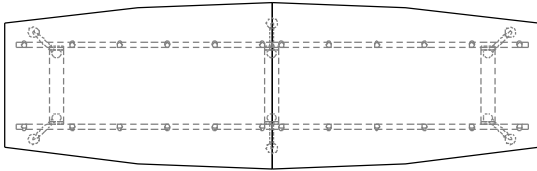

6 Seats
S-CF-B-1812 W1800 x D1200/800 x H750mm

8 Seats
S-CF-B-2412 W2400 x D1200/1000 x H750mm

12 Seats
S-CF-B-4212 W4200 x D1200/1000 x H750mm

'Stan' Desking System:

CONFERENCE TABLE : BOAT SHAPE

14 Seats
S-CF-B-4016 W4800 x D1600/1200 x H750mm