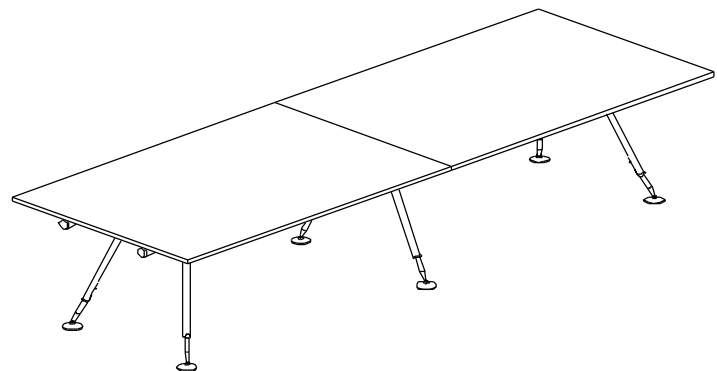

900 / 1000 / 1200

SQUARE DESK

Model	Width	Depth	Height
SRC-9090	900	900	750 mm
SRC-1010	1000	1000	750 mm
SRC-1212	1200	1200	750 mm

ROUND

ROUND DESK

Model	Diameter	Height
SRT-900	900	750 mm
SRT-100	1000	750 mm
SRT-120	1200	750 mm

'Stan' Desking System:

CONFERENCE TABLE -RECTANGLE

1000

6 Seats
S-CF-R-1810 W1800 x D1000 x H750mm

1000

8 Seats
S-CF-R-2410 W2400 x D1000 x H750mm

1200

12 Seats
S-CF-R-3612 W3600 x D1200 x H750mm

'Stan' Desking System:

CONFERENCE TABLE : ELIPSE

1800

1000

6 Seats

S-CF-E-1810 W1800 x D1000 x H750mm

2400

1000