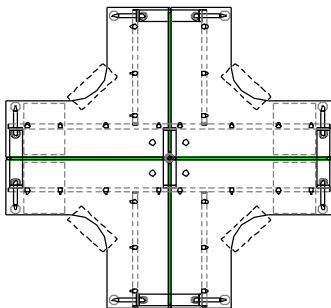

Cluster of 4 Workstation