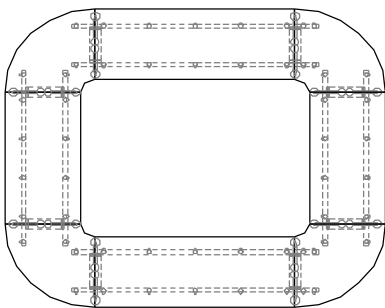

'Stan' Desking System:

RECTANGLE SHAPE

STANDARD DESK

Model	Width	Depth	Height
SWT_ 1680	1600	800	750 mm
SWT_ 1880	2100	800	750 mm
SWT_ 2190	2100	900	750 mm
SWT_ 2490	2400	900	750 mm

STANDARD DESK WITH CASTOR

L SHAPE DESK

Model	Main Table	Side Return	Height
S-L18_ 17x45 / 60	1800 x 800	900 x 450 / 600	750 mm
S-L21_ 18x45 / 60	2100 x 800	1000 x 450 / 600	750 mm
S-L24_ 20x45 / 60	2400 x 800	1200 x 450 / 600	750 mm

6 Seats
S-CF-B-1812 W1800 x D1200/800 x H750mm

8 Seats
S-CF-B-2412 W2400 x D1200/1000 x H750mm

12 Seats
S-CF-B-4212 W4200 x D1200/1000 x H750mm

'Stan' Desking System:

CONFERENCE TABLE : BOAT SHAPE

14 Seats
S-CF-B-4016 W4800 x D1600/1200 x H750mm

16 Seats
S-CF-B-5418 W5400 x D1800/1400 x H750mm

'Stan' Desking System:

CONFERENCE TABLE : BOAT SHAPE

14 Seats
S-CF-RT-3618 W3600 x D1800 x H750mm

18 Seats
S-CF-RT-6018 W6000 x D1800 x H750mm

18 Seats
S-CF-RT-4040 W4000 x D4000 x H750mm