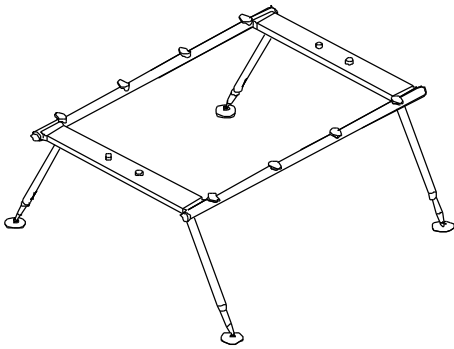

'Stan' Desking System:

RECTANGLE SHAPE

STANDARD DESK

Model	Width	Depth	Height
SWT_ 1680	1600	800	750 mm
SWT_ 1880	2100	800	750 mm
SWT_ 2190	2100	900	750 mm
SWT_ 2490	2400	900	750 mm

STANDARD DESK WITH CASTOR

Model	Width	Depth	Height
SWT_ 1680_C	1600	800 / 900	750 mm
SWT_ 1880_C	2100	800 / 900	750 mm
SWT_ 2190_C	2100	800 / 900	750 mm

'Stan' Desking System:

WORK CLUSTER : RECTANGLE SHAPE

Cluster of 2 with screen panel

Cluster of 4 with screen panel

'Stan' Desking System:

WORK CLUSTER : RECTANGLE SHAPE

Cluster of 3 with screen panel

Cluster of 6 with screen panel

Cluster of 6 with screen panel

'STAN' Desking System:

L SHAPE

L SHAPE DESK

Model	Main Table	Side Return	Height
S-L18_ 17x45 / 60	1800 x 800	900 x 450 / 600	750 mm
S-L21_ 18x45 / 60	2100 x 800	1000 x 450 / 600	750 mm
S-L24_ 20x45 / 60	2400 x 800	1200 x 450 / 600	750 mm