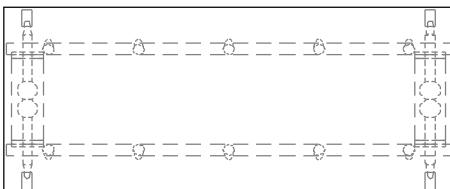

'Stan' Desking System:

RECTANGLE SHAPE

STANDARD DESK

Model	Width	Depth	Height
SWT_ 1680	1600	800	750 mm
SWT_ 1880	2100	800	750 mm
SWT_ 2190	2100	900	750 mm
SWT_ 2490	2400	900	750 mm

STANDARD DESK WITH CASTOR

Model	Width	Depth	Height
SWT_ 1680_C	1600	800 / 900	750 mm
SWT_ 1880_C	2100	800 / 900	750 mm
SWT_ 2190_C	2100	800 / 900	750 mm

'Stan' Desking System:

WORK CLUSTER : RECTANGLE SHAPE

Cluster of 2 with screen panel

L SHAPE DESK

Model	Main Table	Side Return	Height
S-L18_ 17x45 / 60	1800 x 800	900 x 450 / 600	750 mm
S-L21_ 18x45 / 60	2100 x 800	1000 x 450 / 600	750 mm
S-L24_ 20x45 / 60	2400 x 800	1200 x 450 / 600	750 mm

900 / 1000 / 1200

SQUARE DESK

Model	Width	Depth	Height
SRC-9090	900	900	750 mm
SRC-1010	1000	1000	750 mm
SRC-1212	1200	1200	750 mm

ROUND

ROUND DESK

Model	Diameter	Height
SRT-900	900	750 mm
SRT-100	1000	750 mm
SRT-120	1200	750 mm