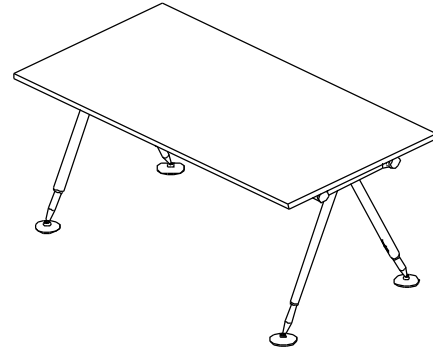

'Stan' Desking System:

RECTANGLE SHAPE

STANDARD DESK

Model	Width	Depth	Height
SWT_ 1680	1600	800	750 mm
SWT_ 1880	2100	800	750 mm
SWT_ 2190	2100	900	750 mm
SWT_ 2490	2400	900	750 mm

STANDARD DESK WITH CASTOR

Model	Width	Depth	Height
SWT_ 1680_C	1600	800 / 900	750 mm
SWT_ 1880_C	2100	800 / 900	750 mm
SWT_ 2190_C	2100	800 / 900	750 mm

'Stan' Desking System:

WORK CLUSTER : RECTANGLE SHAPE

Cluster of 2 with screen panel

L SHAPE DESK

Model	Main Table	Side Return	Height
S-L18_ 17x45 / 60	1800 x 800	900 x 450 / 600	750 mm
S-L21_ 18x45 / 60	2100 x 800	1000 x 450 / 600	750 mm
S-L24_ 20x45 / 60	2400 x 800	1200 x 450 / 600	750 mm

900 / 1000 / 1200

SQUARE DESK

Model	Width	Depth	Height
SRC-9090	900	900	750 mm
SRC-1010	1000	1000	750 mm
SRC-1212	1200	1200	750 mm

ROUND

ROUND DESK

Model	Diameter	Height
SRT-900	900	750 mm
SRT-100	1000	750 mm
SRT-120	1200	750 mm