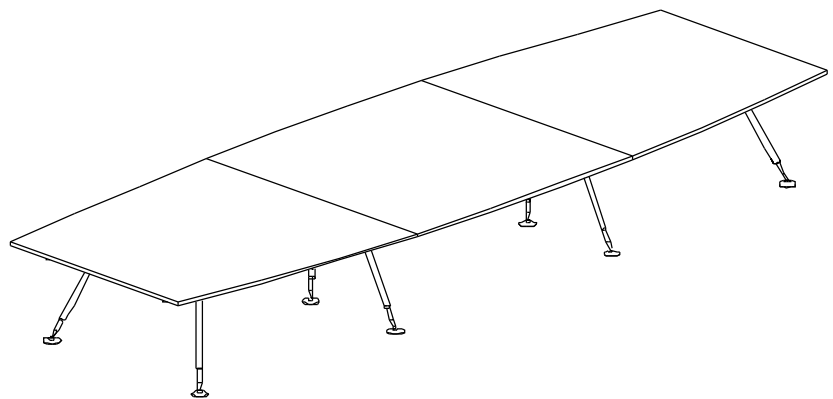

8 Seats

S-CF-E-2410 W2400 x D1000 x H750mm

4000

1600

12 Seats

S-CF-E-4016 W4000 x D1600 x H750mm

'Stan' Desking System:

CONFERENCE TABLE : BOAT SHAPE

6 Seats
S-CF-B-1812 W1800 x D1200/800 x H750mm

8 Seats
S-CF-B-2412 W2400 x D1200/1000 x H750mm

12 Seats
S-CF-B-4212 W4200 x D1200/1000 x H750mm

'Stan' Desking System:

CONFERENCE TABLE : BOAT SHAPE

14 Seats
S-CF-B-4016 W4800 x D1600/1200 x H750mm

16 Seats
S-CF-B-5418 W5400 x D1800/1400 x H750mm

'Stan' Desking System:

CONFERENCE TABLE : BOAT SHAPE

14 Seats
S-CF-RT-3618 W3600 x D1800 x H750mm

18 Seats
S-CF-RT-6018 W6000 x D1800 x H750mm

18 Seats
S-CF-RT-4040 W4000 x D4000 x H750mm