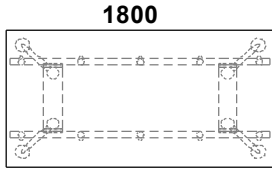

'Stan' Desking System:

CONFERENCE TABLE -RECTANGLE

1000