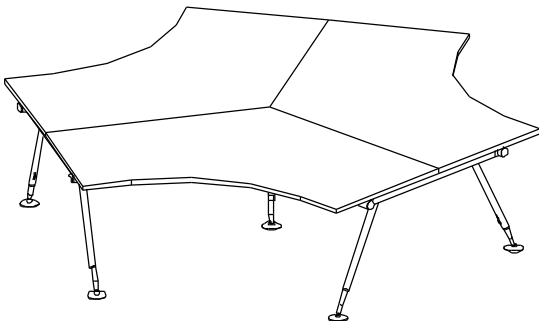

L SHAPE DESK

Model	Main Table	Side Return	Height
S-L18_ 17x45 / 60	1800 x 800	900 x 450 / 600	750 mm
S-L21_ 18x45 / 60	2100 x 800	1000 x 450 / 600	750 mm
S-L24_ 20x45 / 60	2400 x 800	1200 x 450 / 600	750 mm

Workstation with 3_com panel

'STAN' Desking System:

WORK CLUSTER : L SHAPE

Cluster of 2 Workstation -T shape

Cluster of 4 Workstation

'STAN' Desking System:

120° SHAPE

120° DESK

Model	Width	Depth	Height
S-120D-120_ 75 / 80	1200	750 / 800	750 mm
S-120D-135_ 75 / 80	1350	750 / 800	750 mm
S-120D-150_ 75 / 80	1500	750 / 800	750 mm

Cluster of 3 workstation

'STAN' Desking System:

SQUARE

900 / 1000 / 1200

SQUARE DESK

Model	Width	Depth	Height
SRC-9090	900	900	750 mm
SRC-1010	1000	1000	750 mm
SRC-1212	1200	1200	750 mm

ROUND

ROUND DESK

Model	Diameter	Height
SRT-900	900	750 mm
SRT-100	1000	750 mm
SRT-120	1200	750 mm