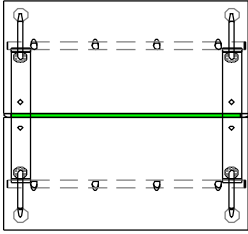

'Stan' Desking System:

RECTANGLE SHAPE

STANDARD DESK

Model	Width	Depth	Height
SWT_ 1680	1600	800	750 mm
SWT_ 1880	2100	800	750 mm
SWT_ 2190	2100	900	750 mm
SWT_ 2490	2400	900	750 mm

STANDARD DESK WITH CASTOR

Model	Width	Depth	Height
SWT_ 1680_C	1600	800 / 900	750 mm
SWT_ 1880_C	2100	800 / 900	750 mm
SWT_ 2190_C	2100	800 / 900	750 mm

'Stan' Desking System:

WORK CLUSTER : RECTANGLE SHAPE

Cluster of 2 with screen panel

L SHAPE DESK

Model	Main Table	Side Return	Height
S-L18_ 17x45 / 60	1800 x 800	900 x 450 / 600	750 mm
S-L21_ 18x45 / 60	2100 x 800	1000 x 450 / 600	750 mm
S-L24_ 20x45 / 60	2400 x 800	1200 x 450 / 600	750 mm

900 / 1000 / 1200

SQUARE DESK

Model	Width	Depth	Height
SRC-9090	900	900	750 mm
SRC-1010	1000	1000	750 mm
SRC-1212	1200	1200	750 mm

ROUND

ROUND DESK

Model	Diameter	Height
SRT-900	900	750 mm
SRT-100	1000	750 mm
SRT-120	1200	750 mm