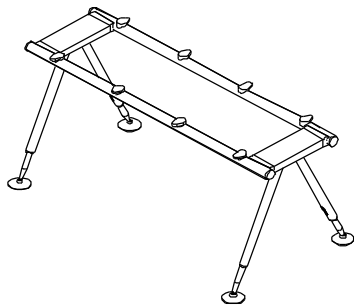

'Stan' Desking System:

RECTANGLE SHAPE

STANDARD DESK

Model	Width	Depth	Height
SWT_ 1680	1600	800	750 mm
SWT_ 1880	2100	800	750 mm
SWT_ 2190	2100	900	750 mm
SWT_ 2490	2400	900	750 mm

STANDARD DESK WITH CASTOR

Model	Width	Depth	Height
SWT_ 1680_C	1600	800 / 900	750 mm
SWT_ 1880_C	2100	800 / 900	750 mm
SWT_ 2190_C	2100	800 / 900	750 mm

'Stan' Desking System:

WORK CLUSTER : RECTANGLE SHAPE

Cluster of 2 with screen panel

L SHAPE DESK

Model	Main Table	Side Return	Height
S-L18_ 17x45 / 60	1800 x 800	900 x 450 / 600	750 mm
S-L21_ 18x45 / 60	2100 x 800	1000 x 450 / 600	750 mm
S-L24_ 20x45 / 60	2400 x 800	1200 x 450 / 600	750 mm

900 / 1000 / 1200

SQUARE DESK

Model	Width	Depth	Height
SRC-9090	900	900	750 mm
SRC-1010	1000	1000	750 mm
SRC-1212	1200	1200	750 mm

ROUND

ROUND DESK

Model	Diameter	Height
SRT-900	900	750 mm
SRT-100	1000	750 mm
SRT-120	1200	750 mm