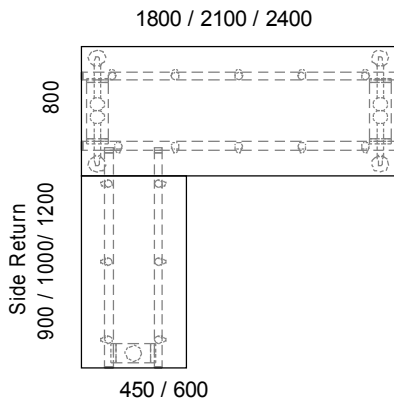

'Stan' Desking System:

RECTANGLE SHAPE

STANDARD DESK

Model	Width	Depth	Height
SWT_ 1680	1600	800	750 mm
SWT_ 1880	2100	800	750 mm
SWT_ 2190	2100	900	750 mm
SWT_ 2490	2400	900	750 mm

STANDARD DESK WITH CASTOR

Model	Width	Depth	Height
SWT_ 1680_C	1600	800 / 900	750 mm
SWT_ 1880_C	2100	800 / 900	750 mm
SWT_ 2190_C	2100	800 / 900	750 mm

'Stan' Desking System:

WORK CLUSTER : RECTANGLE SHAPE

Cluster of 2 with screen panel

Cluster of 4 with screen panel

'Stan' Desking System:

WORK CLUSTER : RECTANGLE SHAPE

Cluster of 3 with screen panel

Cluster of 6 with screen panel

Cluster of 6 with screen panel

'STAN' Desking System:

L SHAPE

L SHAPE DESK

Model	Main Table	Side Return	Height
S-L18_ 17x45 / 60	1800 x 800	900 x 450 / 600	750 mm
S-L21_ 18x45 / 60	2100 x 800	1000 x 450 / 600	750 mm
S-L24_ 20x45 / 60	2400 x 800	1200 x 450 / 600	750 mm