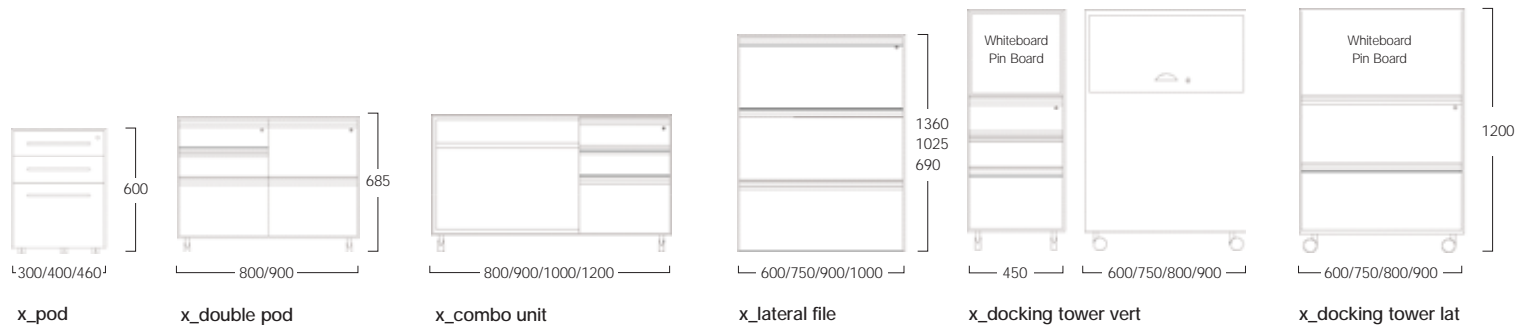

Cushion top

Lockable castors

Make Space for Design.

X_Cargo™ storage concepts feature a choice of two handle designs, full-extension heavy duty ball bearing slides for ease of use and computer series locks with removable barrels that can be random, master-keyed or keyed alike.

X_Cargo™ offers a high degree of choice without complexity. Adjustable glides simplify alignment and compensate for uneven floors and, if fitted with castors, X_Cargo™ units can be moved easily and smoothly, even when fully loaded.

Architecturally designed Storage.

X_Cargo is a cost-effective, refined solution for today's office storage requirements, with the ability to adapt effortlessly to future needs.

www.exchangeofficesolutions.com.au

All products are subject to modification without prior notice due to continuous product development.

Knoll Autostrada table, Chadwick Chair and Knoll Scope plastic storage boxes courtesy of dedece.

Brochure Design + Art Direction www.spacelabdesign.com