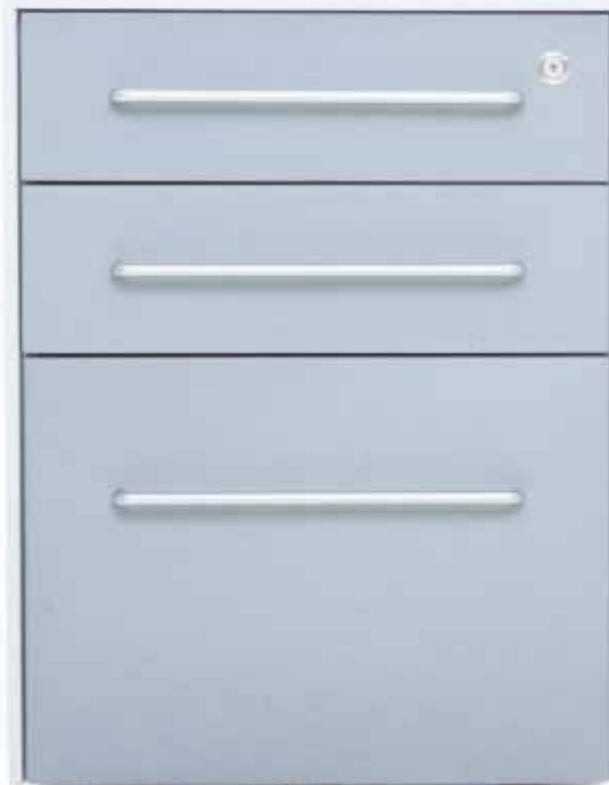

www.xchangeofficesolutions.com.au