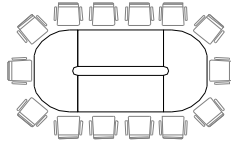

'VIBE' Desking System:

CONFERENCE TABLE : BOAT SHAPE

14 Seats
V-CF-RT-3618 W3600 x D1800 x H720mm