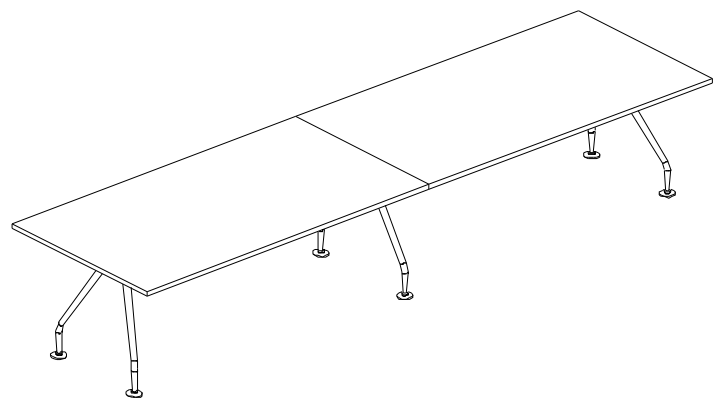

'VIBE' Desking System:

CONFERENCE TABLE -RECTANGLE