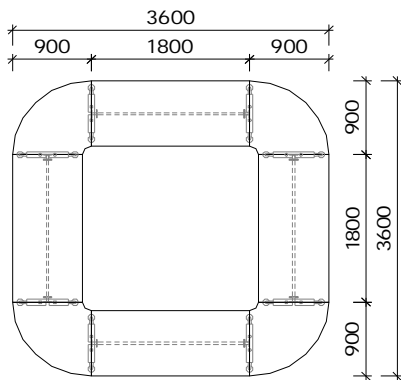

18 Seats
V-CF-RT-3636 W3600 x D3600 x H720mm