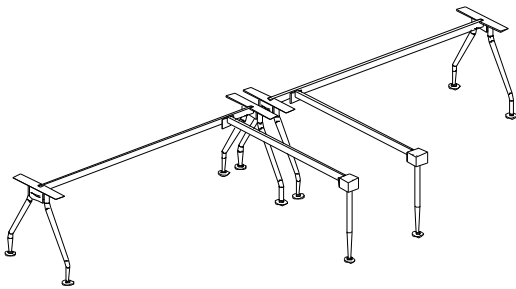

Cluster of 2 Workstation -C shape