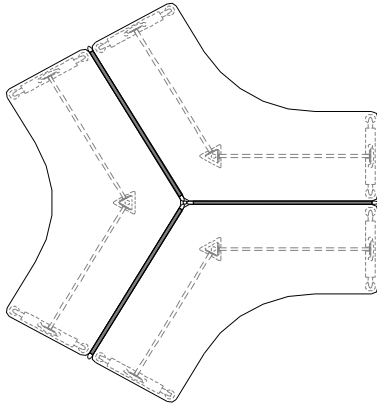

'VIBE' Desking System:

WORK CLUSTER : 120° SHAPE

Cluster of 3 workstation