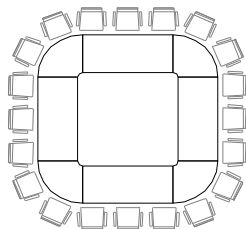

18 Seats
V-CF-RT-3636 W3600 x D3600 x H720mm