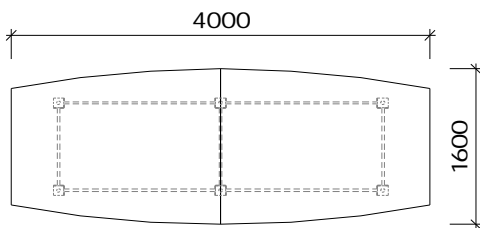

## CONFERENCE TABLE : BOAT SHAPE

6 Seats  
V-CF-B-1810 W1800 x D1000/800 x H720mm

8 Seats  
V-CF-B-2412 W2400 x D1200/1000 x H720mm

12 Seats  
V-CF-B-4012 W4000 x D1600/1200 x H720mm