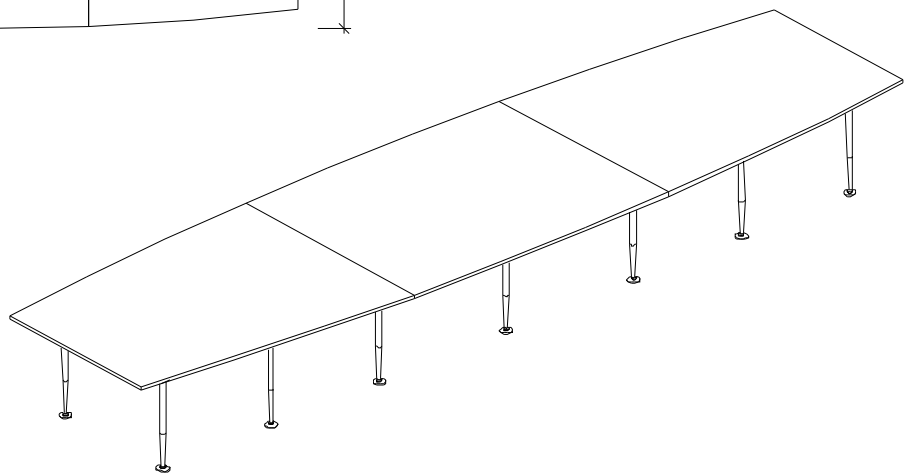

20 Seats

V-CF-B-6016 W6000 x D1600/1200 x H720mm