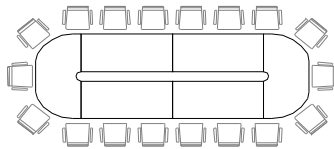

18 Seats
V-CF-RT-5418 W5400 x D1800 x H720mm