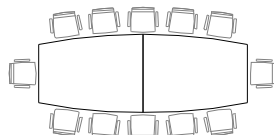

## CONFERENCE TABLE : BOAT SHAPE

6 Seats  
V-CF-B-1810 W1800 x D1000/800 x H720mm

8 Seats  
V-CF-B-2412 W2400 x D1200/1000 x H720mm

12 Seats  
V-CF-B-4012 W4000 x D1600/1200 x H720mm