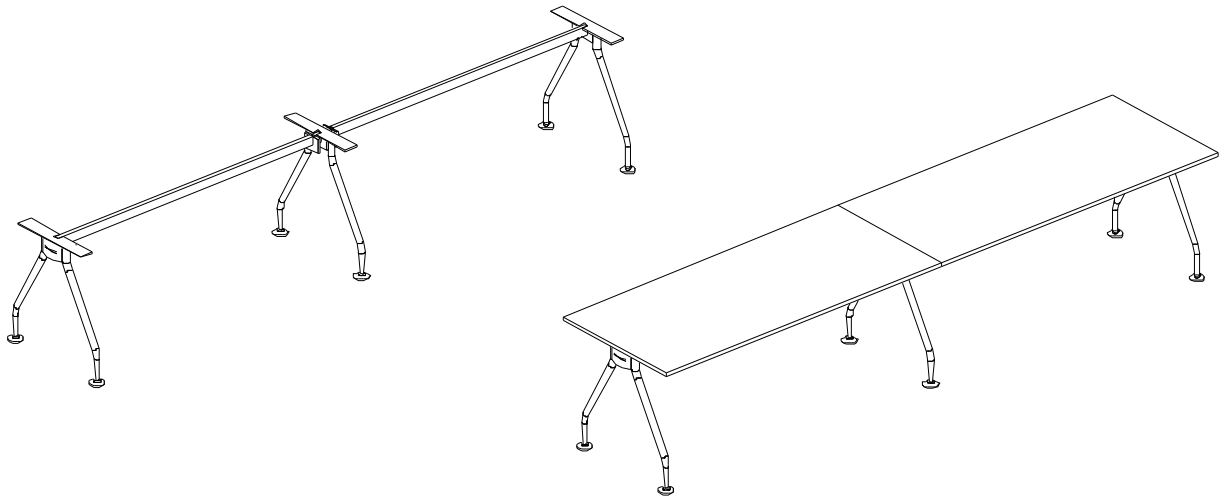

Standard Desk

with shared beam extended connector