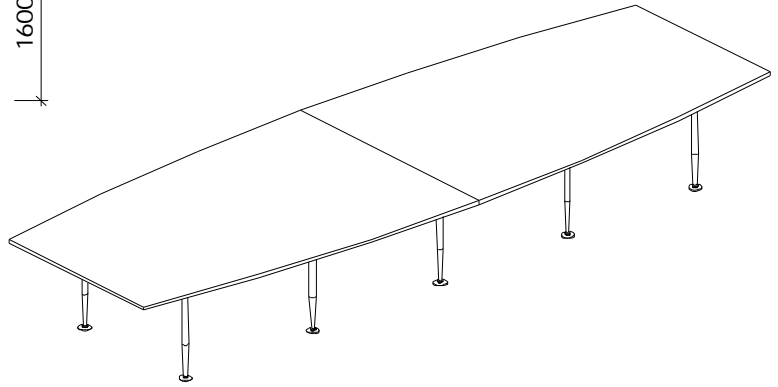

'VIBE' Desking System:

CONFERENCE TABLE : BOAT SHAPE

16 Seats

V-CF-B-4016 W4800 x D1600/1200 x H720mm