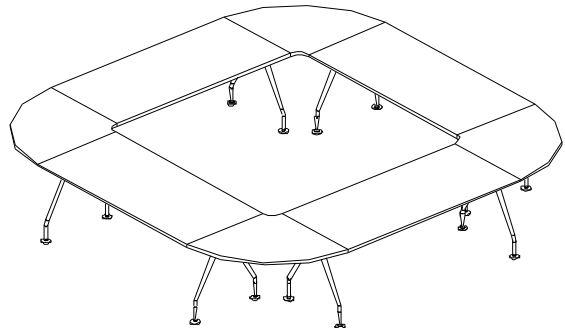

18 Seats
V-CF-RT-3636 W3600 x D3600 x H720mm