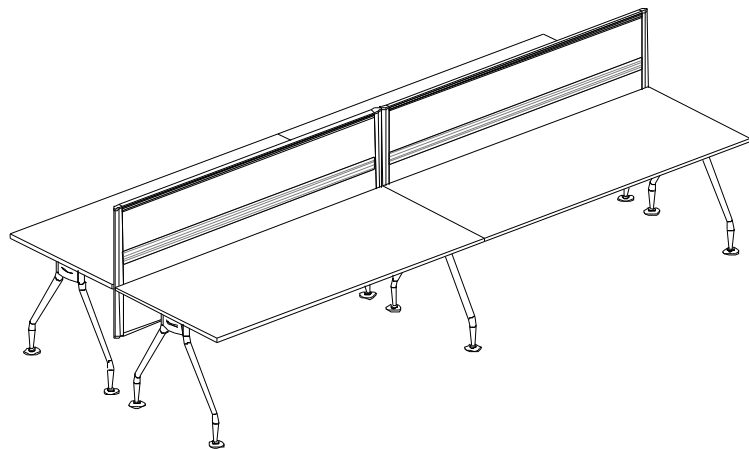

'VIBE' Desking System:

WORK CLUSTER : RECTANGLE SHAPE