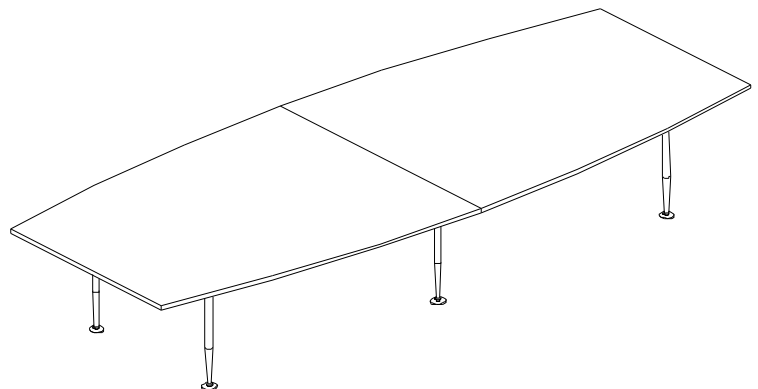

## CONFERENCE TABLE : BOAT SHAPE

6 Seats  
V-CF-B-1810 W1800 x D1000/800 x H720mm

8 Seats  
V-CF-B-2412 W2400 x D1200/1000 x H720mm

12 Seats  
V-CF-B-4012 W4000 x D1600/1200 x H720mm