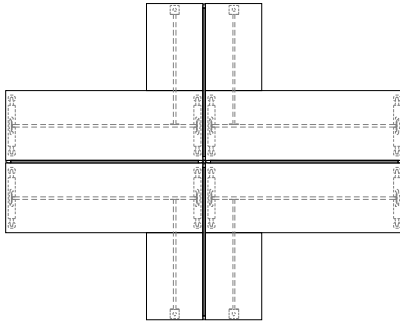

'VIBE' Desking System:

WORK CLUSTER : L SHAPE

Cluster of 4 Workstation