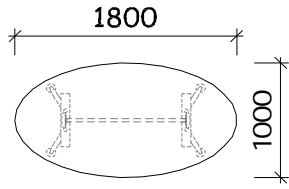

'VIBE' Desking System:

CONFERENCE TABLE : ELIPSE

6 Seats
V-CF-E-1810 W1800 x D1000 x H720mm