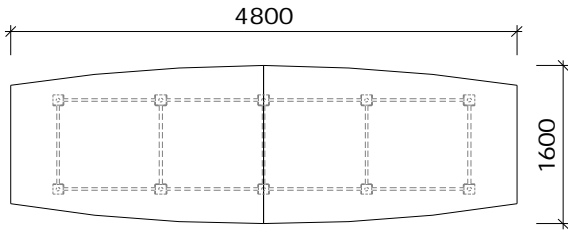

'VIBE' Desking System:

CONFERENCE TABLE : BOAT SHAPE

16 Seats

V-CF-B-4016 W4800 x D1600/1200 x H720mm