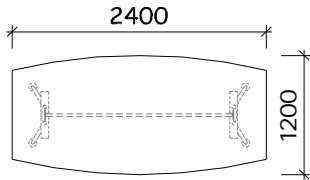

8 Seats
V-CF-B-2412 W2400 x D1200/1000 x H720mm