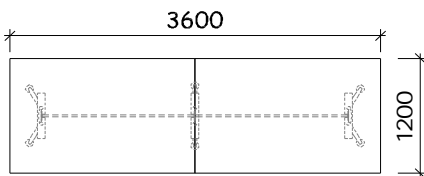

'VIBE' Desking System:

CONFERENCE TABLE -RECTANGLE