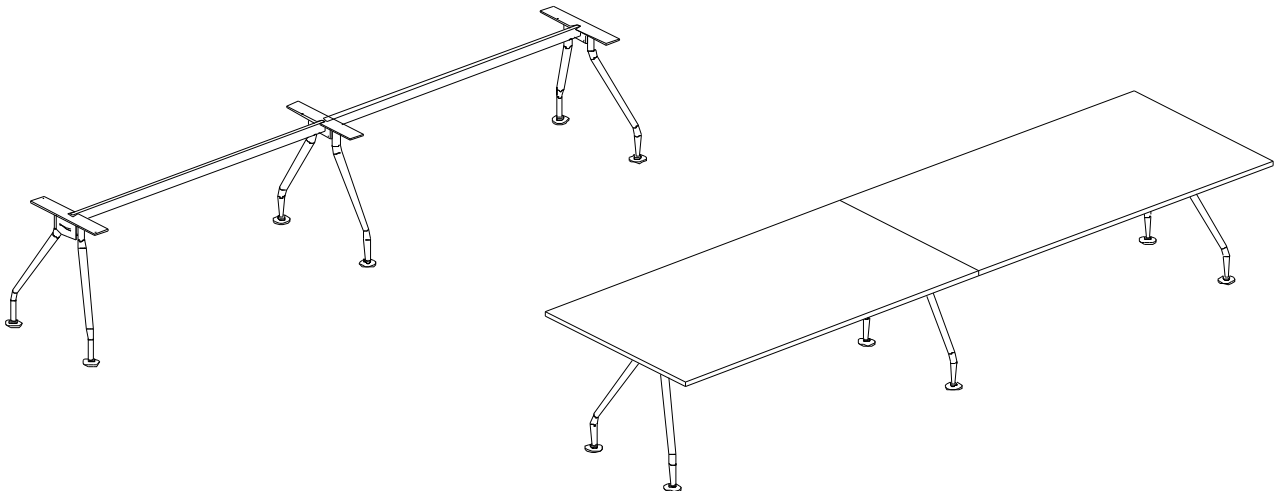

Standard Desk

with Vibe A Leg -30°