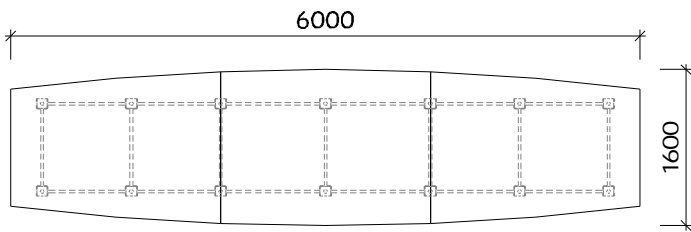

20 Seats

V-CF-B-6016 W6000 x D1600/1200 x H720mm