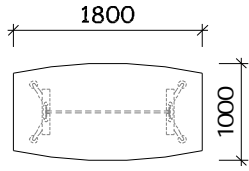

'VIBE' Desking System:

CONFERENCE TABLE : BOAT SHAPE

6 Seats
V-CF-B-1810 W1800 x D1000/800 x H720mm