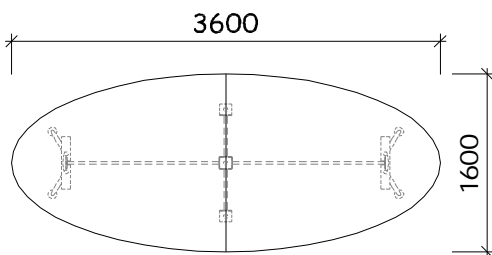

'VIBE' Desking System:

CONFERENCE TABLE : ELIPSE