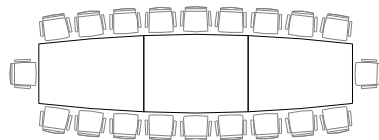

20 Seats

V-CF-B-6016 W6000 x D1600/1200 x H720mm