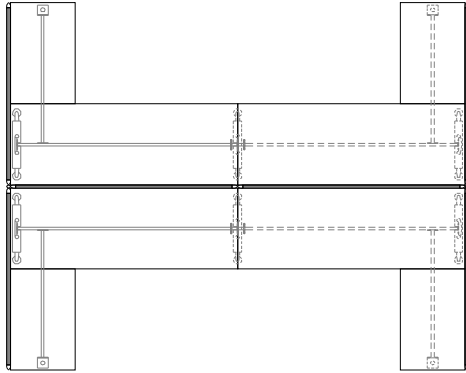

'VIBE' Desking System:

WORK CLUSTER : L SHAPE

Cluster of 4 Workstation