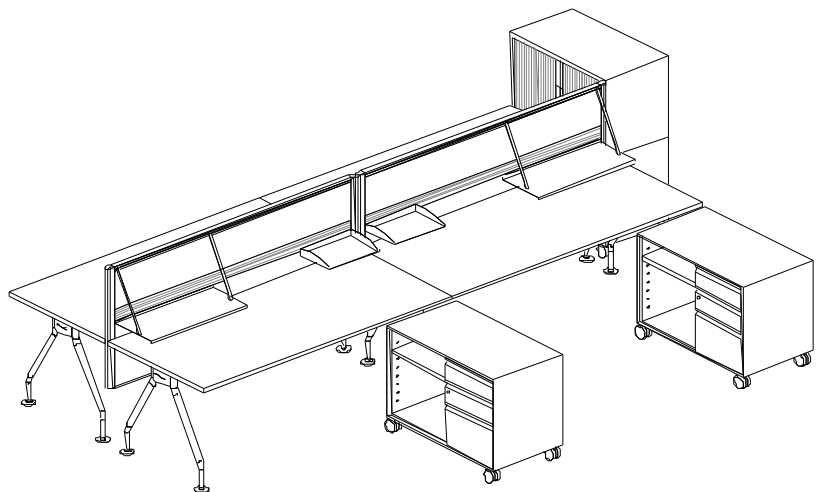

'VIBE' Desking System:

WORK CLUSTER : RECTANGLE SHAPE