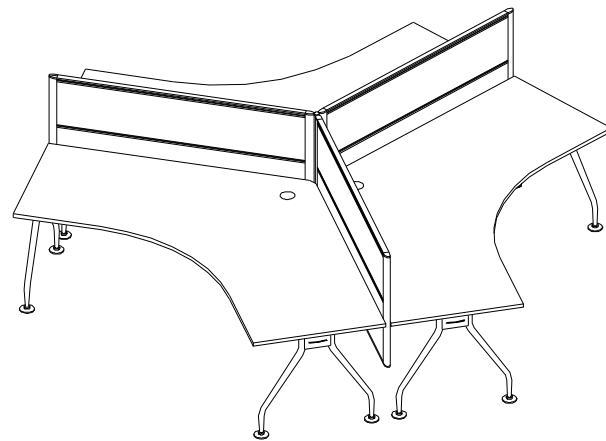

Workstation with 3_com screen panel.