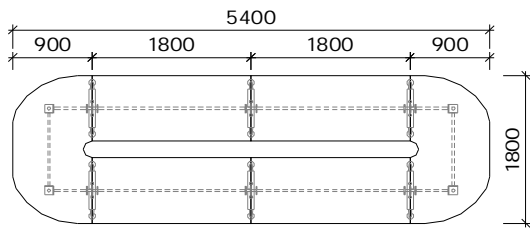

18 Seats
V-CF-RT-5418 W5400 x D1800 x H720mm