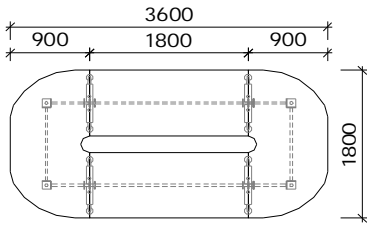

'VIBE' Desking System:

CONFERENCE TABLE : BOAT SHAPE

14 Seats
V-CF-RT-3618 W3600 x D1800 x H720mm