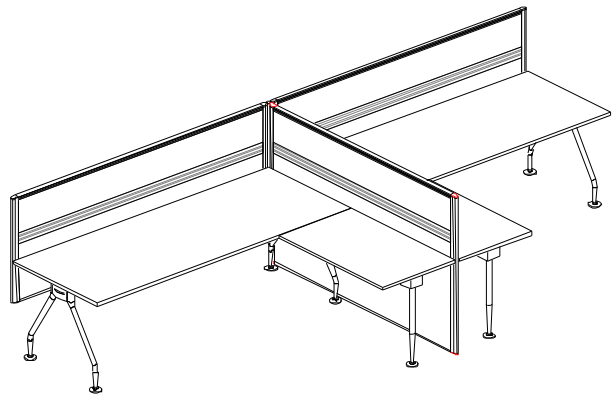

Cluster of 2 Workstation -C shape