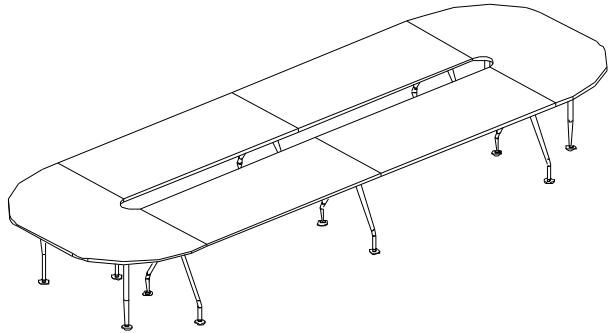

18 Seats
V-CF-RT-5418 W5400 x D1800 x H720mm