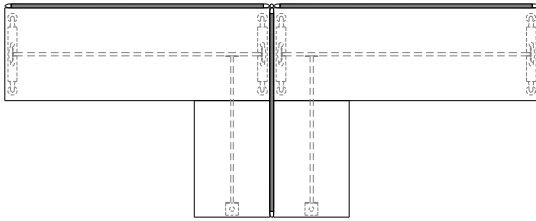

'VIBE' Desking System:

WORK CLUSTER : L SHAPE

Cluster of 2 Workstation -T shape