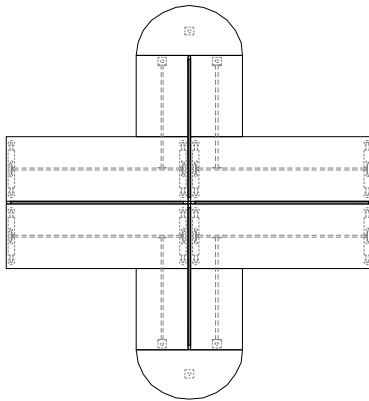

Cluster of 4 Workstation with connection top