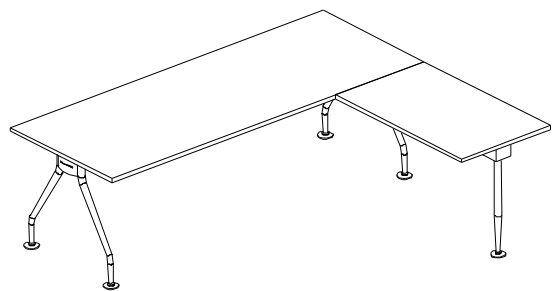

'VIBE' Desking System:

L SHAPE