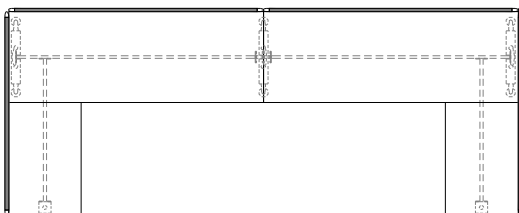

Cluster of 2 Workstation -C shape