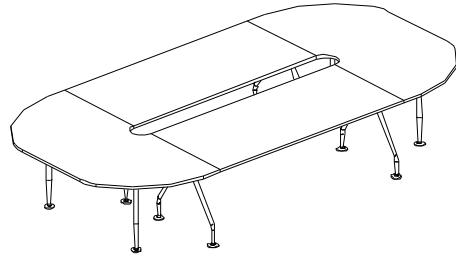

'VIBE' Desking System:

CONFERENCE TABLE : BOAT SHAPE

14 Seats
V-CF-RT-3618 W3600 x D1800 x H720mm